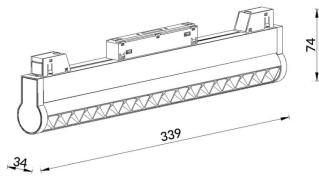

### Linear accent tracklight adjustable

Lavov tracklight from the family Linear accent tracklight adjustable with a power of 18W and a beam angle of 15°. With a real lumen output of 1800lm and an efficiency of 100lm/W. Made in Die cast aluminium and finished in white color. ON-OFF .

#### Scheme

Product	
Real power (W)	18
Real luminous flux (Lm)	1800lm
Luminous efficiency (Lm/W)	100
Beam angle (°)	15°
Colour	white
Chip Brand	OSRAM
Control gear included	YES
Control gear	ON-OFF
Average life time (h)	50000hrs L80 B10
Colour temperature (K)	3000
Colour consistency (SDCM)	SDCM<3
CRI	90