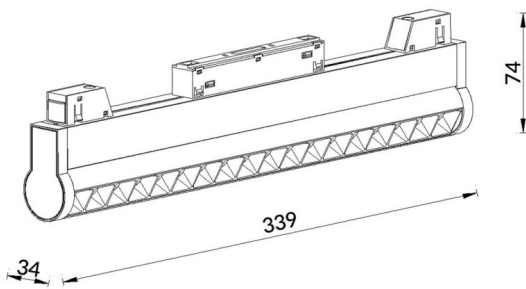

Linear accent tracklight adjustable

Lavov tracklight from the family Linear accent tracklight adjustable with a power of 18W and a beam angle of 15°. With a real lumen output of 1800lm and an efficiency of 100lm/W. Made in Die cast aluminium and finished in white color. ON-OFF .

Item code	86.TL01.M311.01
Product type	Indoor
Category	Tracklights
Family	Magnetic Track
Subfamily	Linear accent tracklight adjustable

Pictograms

Scheme

Product

Real power (W)	18
Real luminous flux (Lm)	1800lm
Luminous efficiency (Lm/W)	100
Beam angle (°)	15°
Colour	white
Chip Brand	OSRAM
Control gear included	YES
Control gear	ON-OFF
Light source	LED
Type of LED	SMD
Average life time (h)	50000hrs L80 B10
Colour temperature (K)	3000
Colour consistency (SDCM)	SDCM3
CRI	90