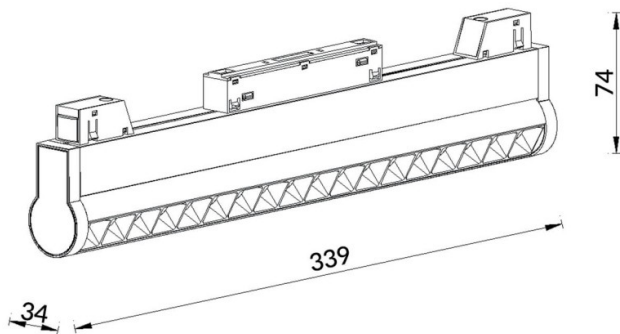

Linear accent tracklight adjustable

Lavov tracklight from the family Linear accent tracklight adjustable with a power of 18W and a beam angle of 15°. With a real lumen output of 1800lm and an efficiency of 100lm/W. Made in Die cast aluminium and finished in white color. ON-OFF .

Item code	86.TL01.M311.01
Product type	Indoor
Category	Tracklights
Family	Magnetic Track
Subfamily	Linear accent tracklight adjustable
Pictograms	

Scheme

Product	
Real power (W)	18
Real luminous flux (Lm)	1800lm
Luminous efficiency (Lm/W)	100
Beam angle (°)	15°
Colour	white
Chip Brand	OSRAM
Control gear included	YES
Control gear	ON-OFF
Average life time (h)	50000hrs L80 B10
Colour temperature (K)	3000
Colour consistency (SDCM)	SDCM<3
CRI	90