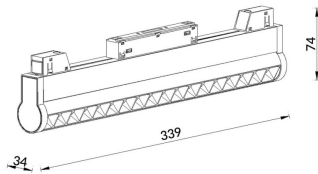

Linear accent tracklight adjustable

Lavov tracklight from the family Linear accent tracklight adjustable with a power of 18W and a beam angle of 15°. With a real lumen output of 1800lm and an efficiency of 100lm/W. Made in Die cast aluminium and finished in white color. ON-OFF .

Item code	86.TL01.M311.01
Product type	Indoor
Category	Tracklights
Family	Magnetic Track
Subfamily	Linear accent tracklight adjustable

Pictograms

Scheme

Product	
Real power (W)	18
Real luminous flux (Lm)	1800lm
Luminous efficiency (Lm/W)	100
Beam angle (°)	15°
Colour	white
Chip Brand	OSRAM
Control gear included	YES
Control gear	ON-OFF
Average life time (h)	50000hrs L80 B10
Colour temperature (K)	3000
Colour consistency (SDCM)	SDCM<3
CRI	90