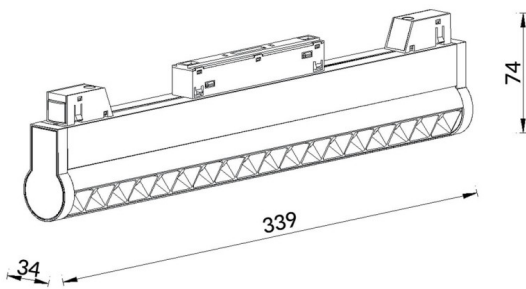

Linear accent tracklight adjustable

Lavov tracklight from the family Linear accent tracklight adjustable with a power of 18W and a beam angle of 15°. With a real lumen output of 1800lm and an efficiency of 100lm/W. Made in Die cast aluminium and finished in white color. ON-OFF .

Scheme

Item code	86.TL01.M311.01
Product type	Indoor
Category	Tracklights
Family	Magnetic Track
Subfamily	Linear accent tracklight adjustable

Pictograms

Product	
Real power (W)	18
Real luminous flux (Lm)	1800lm
Luminous efficiency (Lm/W)	100
Beam angle (º)	15°
Colour	white
Chip Brand	OSRAM
Control gear included	YES
Control gear	ON-OFF
Average life time (h)	50000hrs L80 B10
Colour teperature (K)	3000
Colour consistency (SDCM)	SDCM<3
CRI	90