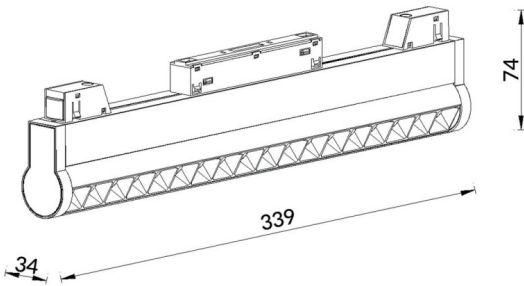

Linear accent tracklight adjustable

Lavov tracklight from the family Linear accent tracklight adjustable with a power of 18W and a beam angle of 15°. With a real lumen output of 1800lm and an efficiency of 100lm/W. Made in Die cast aluminium and finished in black color. ON-OFF .

Scheme

Item code	86.TL01.M311.02
Product type	Indoor
Category	Tracklights
Family	Magnetic Track
Subfamily	Linear accent tracklight adjustable
Pictograms	

Product	
Real power (W)	18
Real luminous flux (Lm)	1800lm
Luminous efficiency (Lm/W)	100
Beam angle (º)	15°
Colour	black
Chip Brand	OSRAM
Control gear included	YES
Control gear	ON-OFF
Average life time (h)	50000hrs L80 B10
Colour teperature (K)	3000
Colour consistency (SDCM)	SDCM<3
CRI	90