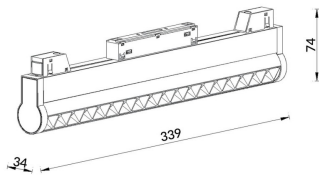

Linear accent tracklight adjustable

Lavov tracklight from the family Linear accent tracklight adjustable with a power of 18W and a beam angle of 15°. With a real lumen output of 1800lm and an efficiency of 100lm/W. Made in Die cast aluminium and finished in black color. ON-OFF .

Item code	86.TL01.M311.02
Product type	Indoor
Category	Tracklights
Family	Magnetic Track
Subfamily	Linear accent tracklight adjustable

Pictograms

Scheme

Product	
Real power (W)	18
Real luminous flux (Lm)	1800lm
Luminous efficiency (Lm/W)	100
Beam angle (°)	15°
Colour	black
Chip Brand	OSRAM
Control gear included	YES
Control gear	ON-OFF
Average life time (h)	50000hrs L80 B10
Colour temperature (K)	3000
Colour consistency (SDCM)	SDCM<3
CRI	90