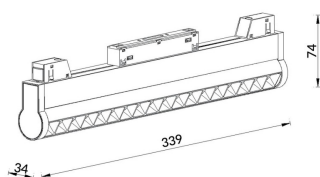

Linear accent tracklight adjustable

Lavov tracklight from the family Linear accent tracklight adjustable with a power of 18W and a beam angle of 15°. With a real lumen output of 1800lm and an efficiency of 100lm/W. Made in Die cast aluminium and finished in black color. ON-OFF .

Item code	86.TL01.M311.02
Product type	Indoor
Category	Tracklights
Family	Magnetic Track
Subfamily	Linear accent tracklight adjustable

Pictograms

Scheme

Product	
Real power (W)	18
Real luminous flux (Lm)	1800lm
Luminous efficiency (Lm/W)	100
Beam angle (°)	15°
Colour	black
Chip Brand	OSRAM
Control gear included	YES
Control gear	ON-OFF
Average life time (h)	50000hrs L80 B10
Colour temperature (K)	3000
Colour consistency (SDCM)	SDCM<3
CRI	90