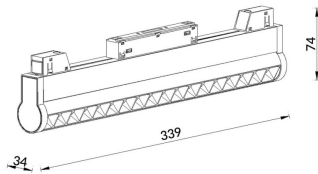

Linear accent tracklight adjustable

Lavov tracklight from the family Linear accent tracklight adjustable with a power of 18W and a beam angle of 15°. With a real lumen output of 1800lm and an efficiency of 100lm/W. Made in Die cast aluminium and finished in black color. ON-OFF .

Item code	86.TL01.M311.02
Product type	Indoor
Category	Tracklights
Family	Magnetic Track
Subfamily	Linear accent tracklight adjustable

Pictograms

Scheme

Product	
Real power (W)	18
Real luminous flux (Lm)	1800lm
Luminous efficiency (Lm/W)	100
Beam angle (°)	15°
Colour	black
Chip Brand	OSRAM
Control gear included	YES
Control gear	ON-OFF
Average life time (h)	50000hrs L80 B10
Colour temperature (K)	3000
Colour consistency (SDCM)	SDCM<3
CRI	90