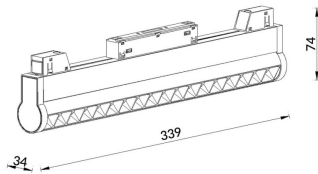

Linear accent tracklight adjustable

Lavov tracklight from the family Linear accent tracklight adjustable with a power of 18W and a beam angle of 15°. With a real lumen output of 1800lm and an efficiency of 100lm/W. Made in Die cast aluminium and finished in white color. DALI Brightness Dim 0.1~100%.

Item code	86.TL01.M313.01
Product type	Indoor
Category	Tracklights
Family	Magnetic Track
Subfamily	Linear accent tracklight adjustable

Pictograms

Scheme

Product	
Real power (W)	18
Real luminous flux (Lm)	1800lm
Luminous efficiency (Lm/W)	100
Beam angle (°)	15°
Colour	white
Chip Brand	OSRAM
Control gear included	YES
Control gear	DALI Brightness Dim 0.1~100%
Flicker Free	Yes
Average life time (h)	50000hrs L80 B10
Colour temperature (K)	3000
Colour consistency (SDCM)	SDCM<3
CRI	90