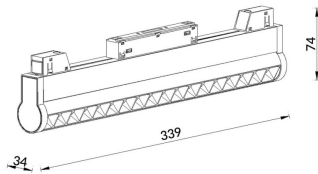

Linear accent tracklight adjustable

Lavov tracklight from the family Linear accent tracklight adjustable with a power of 18W and a beam angle of 15°. With a real lumen output of 1800lm and an efficiency of 100lm/W. Made in Die cast aluminium and finished in white color. DALI Brightness Dim 0.1~100%.

Item code	86.TL01.M313.01
Product type	Indoor
Category	Tracklights
Family	Magnetic Track
Subfamily	Linear accent tracklight adjustable

Pictograms

Scheme

Product

Real power (W)	18
Real luminous flux (Lm)	1800lm
Luminous efficiency (Lm/W)	100
Beam angle (°)	15°
Colour	white
Chip Brand	OSRAM
Control gear included	YES
Control gear	DALI Brightness Dim 0.1~100%
Flicker Free	Yes
Average life time (h)	50000hrs L80 B10
Colour temperature (K)	3000
Colour consistency (SDCM)	SDCM<3
CRI	90