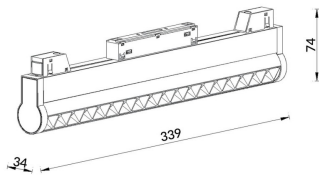

Linear accent tracklight adjustable

Lavov tracklight from the family Linear accent tracklight adjustable with a power of 18W and a beam angle of 15°. With a real lumen output of 1800lm and an efficiency of 100lm/W. Made in Die cast aluminium and finished in white color. DALI Brightness Dim 0.1~100%.

Item code	86.TL01.M313.01
Product type	Indoor
Category	Tracklights
Family	Magnetic Track
Subfamily	Linear accent tracklight adjustable

Pictograms

Scheme

Product	
Real power (W)	18
Real luminous flux (Lm)	1800lm
Luminous efficiency (Lm/W)	100
Beam angle (°)	15°
Colour	white
Chip Brand	OSRAM
Control gear included	YES
Control gear	DALI Brightness Dim 0.1~100%
Flicker Free	Yes
Average life time (h)	50000hrs L80 B10
Colour temperature (K)	3000
Colour consistency (SDCM)	SDCM<3
CRI	90