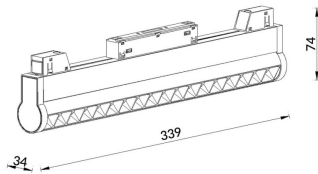

Scheme

Product

Real power (W)	18
Real luminous flux (Lm)	1800lm
Luminous efficiency (Lm/W)	100
Beam angle (°)	15°
Colour	black
Chip Brand	OSRAM
Control gear included	YES
Control gear	DALI Brightness Dim 0.1~100%
Flicker Free	Yes
Average life time (h)	50000hrs L80 B10
Colour temperature (K)	3000
Colour consistency (SDCM)	SDCM<3
CRI	90