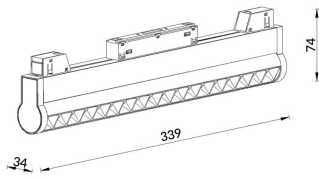

Linear accent tracklight adjustable

Lavov tracklight from the family Linear accent tracklight adjustable with a power of 18W and a beam angle of 15°. With a real lumen output of 1800lm and an efficiency of 100lm/W. Made in Die cast aluminium and finished in black color. DALI Brightness Dim 0.1~100%.

Item code	86.TL01.M313.02
Product type	Indoor
Category	Tracklights
Family	Magnetic Track
Subfamily	Linear accent tracklight adjustable

Pictograms

Scheme

Product	
Real power (W)	18
Real luminous flux (Lm)	1800lm
Luminous efficiency (Lm/W)	100
Beam angle (°)	15°
Colour	black
Chip Brand	OSRAM
Control gear included	YES
Control gear	DALI Brightness Dim 0.1~100%
Flicker Free	Yes
Average life time (h)	50000hrs L80 B10
Colour temperature (K)	3000
Colour consistency (SDCM)	SDCM<3
CRI	90