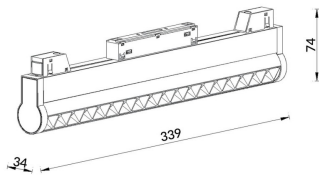

Linear accent tracklight adjustable

Lavov tracklight from the family Linear accent tracklight adjustable with a power of 18W and a beam angle of 24°. With a real lumen output of 1800lm and an efficiency of 100lm/W. Made in Die cast aluminium and finished in white color. ON-OFF .

Item code	86.TL01.M321.01
Product type	Indoor
Category	Tracklights
Family	Magnetic Track
Subfamily	Linear accent tracklight adjustable

Pictograms

Scheme

Product	
Real power (W)	18
Real luminous flux (Lm)	1800lm
Luminous efficiency (Lm/W)	100
Beam angle (°)	24°
Colour	white
Chip Brand	OSRAM
Control gear included	YES
Control gear	ON-OFF
Average life time (h)	50000hrs L80 B10
Colour temperature (K)	3000
Colour consistency (SDCM)	SDCM<3
CRI	90