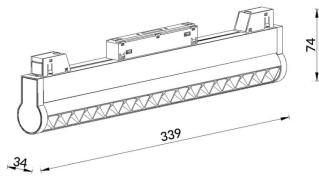

Linear accent tracklight adjustable

Lavov tracklight from the family Linear accent tracklight adjustable with a power of 18W and a beam angle of 24°. With a real lumen output of 1800lm and an efficiency of 100lm/W. Made in Die cast aluminium and finished in black color. ON-OFF .

Item code	86.TL01.M321.02
Product type	Indoor
Category	Tracklights
Family	Magnetic Track
Subfamily	Linear accent tracklight adjustable

Pictograms

Scheme

Product	
Real power (W)	18
Real luminous flux (Lm)	1800lm
Luminous efficiency (Lm/W)	100
Beam angle (°)	24°
Colour	black
Chip Brand	OSRAM
Control gear included	YES
Control gear	ON-OFF
Average life time (h)	50000hrs L80 B10
Colour temperature (K)	3000
Colour consistency (SDCM)	SDCM<3
CRI	90