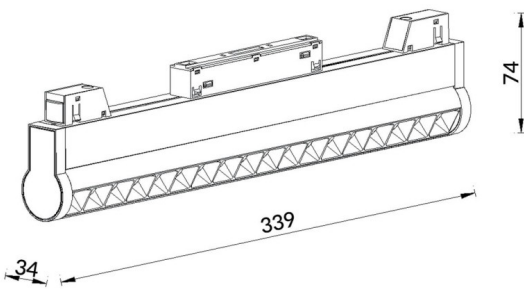

Linear accent tracklight adjustable

Lavov tracklight from the family Linear accent tracklight adjustable with a power of 18W and a beam angle of 24°. With a real lumen output of 1800lm and an efficiency of 100lm/W. Made in Die cast aluminium and finished in black color. ON-OFF .

Scheme

Item code	86.TL01.M321.02
Product type	Indoor
Category	Tracklights
Family	Magnetic Track
Subfamily	Linear accent tracklight adjustable

Pictograms

Product

Real power (W)	18
Real luminous flux (Lm)	1800lm
Luminous efficiency (Lm/W)	100
Beam angle (º)	24°
Colour	black
Chip Brand	OSRAM
Control gear included	YES
Control gear	ON-OFF
Average life time (h)	50000hrs L80 B10
Colour temperature (K)	3000
Colour consistency (SDCM)	SDCM<3
CRI	90