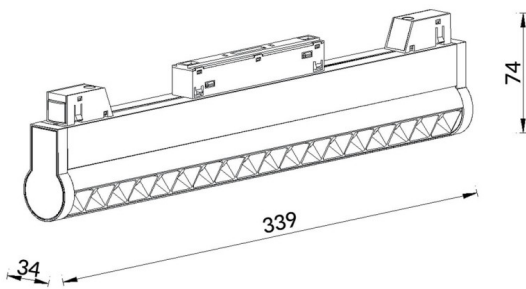

Linear accent tracklight adjustable

Lavov tracklight from the family Linear accent tracklight adjustable with a power of 18W and a beam angle of 24°. With a real lumen output of 1800lm and an efficiency of 100lm/W. Made in Die cast aluminium and finished in black color. ON-OFF .

Scheme

Item code	86.TL01.M321.02
Product type	Indoor
Category	Tracklights
Family	Magnetic Track
Subfamily	Linear accent tracklight adjustable

Pictograms

Product	
Real power (W)	18
Real luminous flux (Lm)	1800lm
Luminous efficiency (Lm/W)	100
Beam angle (°)	24°
Colour	black
Chip Brand	OSRAM
Control gear included	YES
Control gear	ON-OFF
Light source	LED
Type of LED	SMD
Average life time (h)	50000hrs L80 B10
Colour temperature (K)	3000
Colour consistency (SDCM)	SDCM3
CRI	90