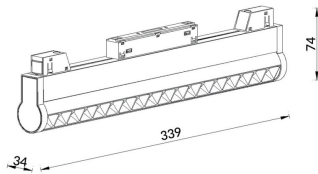

Linear accent tracklight adjustable

Lavov tracklight from the family Linear accent tracklight adjustable with a power of 18W and a beam angle of 24°. With a real lumen output of 1800lm and an efficiency of 100lm/W. Made in Die cast aluminium and finished in black color. ON-OFF .

Item code	86.TL01.M321.02
Product type	Indoor
Category	Tracklights
Family	Magnetic Track
Subfamily	Linear accent tracklight adjustable

Pictograms

Scheme

Product	
Real power (W)	18
Real luminous flux (Lm)	1800lm
Luminous efficiency (Lm/W)	100
Beam angle (°)	24°
Colour	black
Chip Brand	OSRAM
Control gear included	YES
Control gear	ON-OFF
Average life time (h)	50000hrs L80 B10
Colour temperature (K)	3000
Colour consistency (SDCM)	SDCM<3
CRI	90