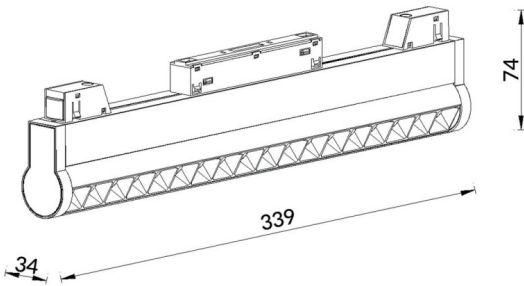

Linear accent tracklight adjustable

Lavov tracklight from the family Linear accent tracklight adjustable with a power of 18W and a beam angle of 36°. With a real lumen output of 1800lm and an efficiency of 100lm/W. Made in Die cast aluminium and finished in white color. ON-OFF .

Scheme

Item code	86.TL01.M331.01
Product type	Indoor
Category	Tracklights
Family	Magnetic Track
Subfamily	Linear accent tracklight adjustable
Pictograms	

Product	
Real power (W)	18
Real luminous flux (Lm)	1800lm
Luminous efficiency (Lm/W)	100
Beam angle (º)	36°
Colour	white
Chip Brand	OSRAM
Control gear included	YES
Control gear	ON-OFF
Average life time (h)	50000hrs L80 B10
Colour teperature (K)	3000
Colour consistency (SDCM)	SDCM<3
CRI	90