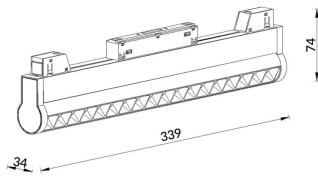

Linear accent tracklight adjustable

Lavov tracklight from the family Linear accent tracklight adjustable with a power of 18W and a beam angle of 36°. With a real lumen output of 1800lm and an efficiency of 100lm/W. Made in Die cast aluminium and finished in white color. ON-OFF .

Item code	86.TL01.M331.01
Product type	Indoor
Category	Tracklights
Family	Magnetic Track
Subfamily	Linear accent tracklight adjustable

Pictograms

Scheme

Product	
Real power (W)	18
Real luminous flux (Lm)	1800lm
Luminous efficiency (Lm/W)	100
Beam angle (°)	36°
Colour	white
Chip Brand	OSRAM
Control gear included	YES
Control gear	ON-OFF
Average life time (h)	50000hrs L80 B10
Colour temperature (K)	3000
Colour consistency (SDCM)	SDCM<3
CRI	90