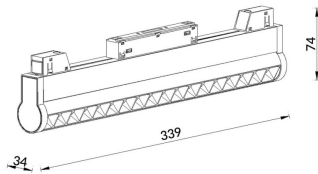

Linear accent tracklight adjustable

Lavov tracklight from the family Linear accent tracklight adjustable with a power of 18W and a beam angle of 36°. With a real lumen output of 1800lm and an efficiency of 100lm/W. Made in Die cast aluminium and finished in white color. ON-OFF .

Item code	86.TL01.M331.01
Product type	Indoor
Category	Tracklights
Family	Magnetic Track
Subfamily	Linear accent tracklight adjustable

Pictograms

Scheme

Product	
Real power (W)	18
Real luminous flux (Lm)	1800lm
Luminous efficiency (Lm/W)	100
Beam angle (°)	36°
Colour	white
Chip Brand	OSRAM
Control gear included	YES
Control gear	ON-OFF
Average life time (h)	50000hrs L80 B10
Colour temperature (K)	3000
Colour consistency (SDCM)	SDCM<3
CRI	90