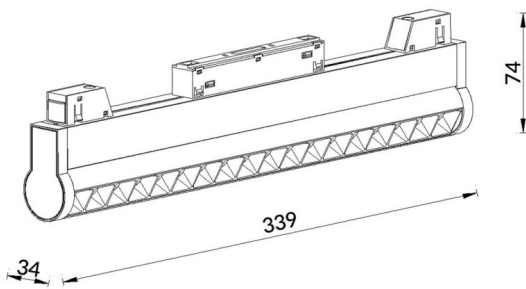

Linear accent tracklight adjustable

Lavov tracklight from the family Linear accent tracklight adjustable with a power of 18W and a beam angle of 36°. With a real lumen output of 1800lm and an efficiency of 100lm/W. Made in Die cast aluminium and finished in white color. ON-OFF .

Item code	86.TL01.M331.01
Product type	Indoor
Category	Tracklights
Family	Magnetic Track
Subfamily	Linear accent tracklight adjustable

Pictograms

Scheme

Product	
Real power (W)	18
Real luminous flux (Lm)	1800lm
Luminous efficiency (Lm/W)	100
Beam angle (°)	36°
Colour	white
Chip Brand	OSRAM
Control gear included	YES
Control gear	ON-OFF
Light source	LED
Type of LED	SMD
Average life time (h)	50000hrs L80 B10
Colour temperature (K)	3000
Colour consistency (SDCM)	SDCM3
CRI	90