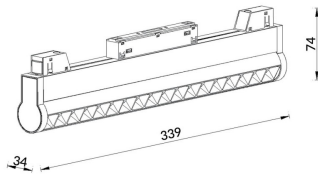

### Linear accent tracklight adjustable

Lavov tracklight from the family Linear accent tracklight adjustable with a power of 12W and a beam angle of 36°. With a real lumen output of 1800lm and an efficiency of 100lm/W. Made in Die cast aluminium and finished in black color. ON-OFF .

### Scheme

Product	
Real power (W)	12
Real luminous flux (Lm)	1800lm
Luminous efficiency (Lm/W)	100
Beam angle (°)	36°
Colour	black
Chip Brand	OSRAM
Control gear included	YES
Control gear	ON-OFF
Average life time (h)	50000hrs L80 B10
Colour temperature (K)	3000
Colour consistency (SDCM)	SDCM<3
CRI	90