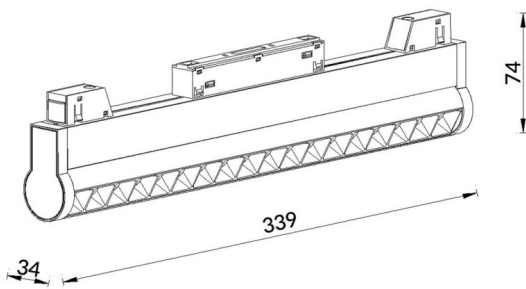

Linear accent tracklight adjustable

Lavov tracklight from the family Linear accent tracklight adjustable with a power of 18W and a beam angle of 36°. With a real lumen output of 1800lm and an efficiency of 100lm/W. Made in Die cast aluminium and finished in black color. ON-OFF .

Item code	86.TL01.M331.02
Product type	Indoor
Category	Tracklights
Family	Magnetic Track
Subfamily	Linear accent tracklight adjustable

Pictograms

Scheme

Product

Real power (W)	18
Real luminous flux (Lm)	1800lm
Luminous efficiency (Lm/W)	100
Beam angle (°)	36°
Colour	black
Chip Brand	OSRAM
Control gear included	YES
Control gear	ON-OFF
Light source	LED
Type of LED	SMD
Average life time (h)	50000hrs L80 B10
Colour temperature (K)	3000
Colour consistency (SDCM)	SDCM3
CRI	90