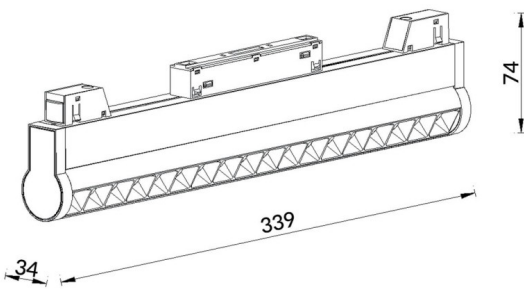

Linear accent tracklight adjustable

Lavov tracklight from the family Linear accent tracklight adjustable with a power of 18W and a beam angle of 36°. With a real lumen output of 1800lm and an efficiency of 100lm/W. Made in Die cast aluminium and finished in black color. ON-OFF .

Scheme

Item code	86.TL01.M331.02
Product type	Indoor
Category	Tracklights
Family	Magnetic Track
Subfamily	Linear accent tracklight adjustable

Pictograms

Product	
Real power (W)	18
Real luminous flux (Lm)	1800lm
Luminous efficiency (Lm/W)	100
Beam angle (º)	36°
Colour	black
Chip Brand	OSRAM
Control gear included	YES
Control gear	ON-OFF
Average life time (h)	50000hrs L80 B10
Colour teperature (K)	3000
Colour consistency (SDCM)	SDCM<3
CRI	90