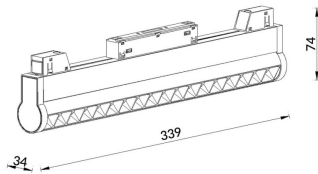

Linear accent tracklight adjustable

Lavov tracklight from the family Linear accent tracklight adjustable with a power of 12W and a beam angle of 36°. With a real lumen output of 1800lm and an efficiency of 100lm/W. Made in Die cast aluminium and finished in black color. ON-OFF .

Item code	86.TL01.M331.02
Product type	Indoor
Category	Tracklights
Family	Magnetic Track
Subfamily	Linear accent tracklight adjustable

Pictograms

Scheme

Product	
Real power (W)	12
Real luminous flux (Lm)	1800lm
Luminous efficiency (Lm/W)	100
Beam angle (°)	36°
Colour	black
Chip Brand	OSRAM
Control gear included	YES
Control gear	ON-OFF
Average life time (h)	50000hrs L80 B10
Colour temperature (K)	3000
Colour consistency (SDCM)	SDCM<3
CRI	90