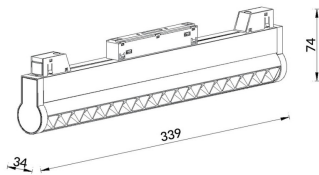

Linear accent tracklight adjustable

Lavov tracklight from the family Linear accent tracklight adjustable with a power of 12W and a beam angle of 36°. With a real lumen output of 1800lm and an efficiency of 100lm/W. Made in Die cast aluminium and finished in black color. ON-OFF .

Item code	86.TL01.M331.02
Product type	Indoor
Category	Tracklights
Family	Magnetic Track
Subfamily	Linear accent tracklight adjustable

Pictograms

Scheme

Product	
Real power (W)	12
Real luminous flux (Lm)	1800lm
Luminous efficiency (Lm/W)	100
Beam angle (°)	36°
Colour	black
Chip Brand	OSRAM
Control gear included	YES
Control gear	ON-OFF
Average life time (h)	50000hrs L80 B10
Colour temperature (K)	3000
Colour consistency (SDCM)	SDCM<3
CRI	90