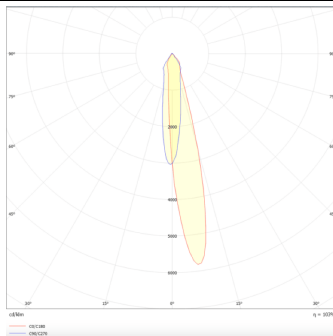

Disc tracklight DIAM 55x46mm

Lavov tracklight from the family Disc tracklight DIAM 55x46mm with a power of 5W and a beam angle of 15°. With a real lumen output of 500lm and an efficiency of 100lm/W. Made in Die cast aluminium and finished in white color. ON-OFF, No-dim.

Item code	86.TL01.N311.01
Product type	Indoor
Category	Tracklights
Family	Magnetic Track
Subfamily	Disc tracklight DIAM 55x46mm

Pictograms

Scheme

Photometry

Product	
Real power (W)	5
Real luminous flux (Lm)	500lm
Luminous efficiency (Lm/W)	100
Beam angle (°)	15°
Colour	white
Chip Brand	FMS P924-1 5W
Control gear included	YES
Control gear	ON-OFF, No-dim
Average life time (h)	50000hrs L80 B10
Colour temperature (K)	3000
Colour consistency (SDCM)	SDCM<3
CRI	90