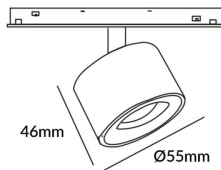

Disc tracklight DIAM 55x46mm

Lavov tracklight from the family Disc tracklight DIAM 55x46mm with a power of 5W and a beam angle of 15°. With a real lumen output of 500lm and an efficiency of 100lm/W. Made in Die cast aluminium and finished in white color. ON-OFF, No-dim.

Item code	86.TL01.N311.01
Product type	Indoor
Category	Tracklights
Family	Magnetic Track
Subfamily	Disc tracklight DIAM 55x46mm

Pictograms

Scheme

Photometry

Product	
Real power (W)	5
Real luminous flux (Lm)	500lm
Luminous efficiency (Lm/W)	100
Beam angle (°)	15°
Colour	white
Chip Brand	FMS P924-1 5W
Control gear included	YES
Control gear	ON-OFF, No-dim
Average life time (h)	50000hrs L80 B10
Colour temperature (K)	3000
Colour consistency (SDCM)	SDCM<3
CRI	90