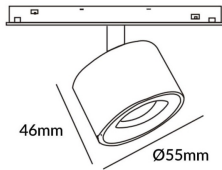

Disc tracklight DIAM 55x46mm

Lavov tracklight from the family Disc tracklight DIAM 55x46mm with a power of 5W and a beam angle of 15°. With a real lumen output of 500lm and an efficiency of 100lm/W. Made in Die cast aluminium and finished in black color. ON-OFF, No-dim.

Item code	86.TL01.N311.02
Product type	Indoor
Category	Tracklights
Family	Magnetic Track
Subfamily	Disc tracklight DIAM 55x46mm

Pictograms

Scheme

Product	
Real power (W)	5
Real luminous flux (Lm)	500lm
Luminous efficiency (Lm/W)	100
Beam angle (°)	15°
Colour	black
Chip Brand	FMSP924-1 5W
Control gear included	YES
Control gear	ON-OFF, No-dim
Average life time (h)	50000hrs L80 B10
Colour temperature (K)	3000
Colour consistency (SDCM)	SDCM<3
CRI	90