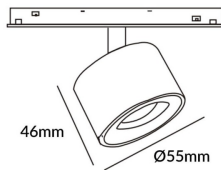

Disc tracklight DIAM 55x46mm

Lavov tracklight from the family Disc tracklight DIAM 55x46mm with a power of 5W and a beam angle of 15°. With a real lumen output of 500lm and an efficiency of 100lm/W. Made in Die cast aluminium and finished in black color. ON-OFF, No-dim.

Item code	86.TL01.N311.02
Product type	Indoor
Category	Tracklights
Family	Magnetic Track
Subfamily	Disc tracklight DIAM 55x46mm

Pictograms

Scheme

Product

Real power (W)	5
Real luminous flux (Lm)	500lm
Luminous efficiency (Lm/W)	100
Beam angle (°)	15°
Colour	black
Chip Brand	FMSP924-1 5W
Control gear included	YES
Control gear	ON-OFF, No-dim
Average life time (h)	50000hrs L80 B10
Colour temperature (K)	3000
Colour consistency (SDCM)	SDCM<3
CRI	90