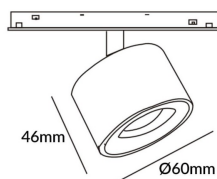

Disc tracklight DIAM 60x48mm

Lavov tracklight from the family Disc tracklight DIAM 60x48mm with a power of 7W and a beam angle of 15°. With a real lumen output of 700lm and an efficiency of 100lm/W. Made in Die cast aluminium and finished in white color. ON-OFF, No-dim.

Item code	86.TL01.P311.01
Product type	Indoor
Category	Tracklights
Family	Magnetic Track
Subfamily	Disc tracklight DIAM 60x48mm

Pictograms

Scheme

Product

Real power (W)	7
Real luminous flux (Lm)	700lm
Luminous efficiency (Lm/W)	100
Beam angle (°)	15°
Colour	white
Chip Brand	FMS924-1 7W
Control gear included	YES
Control gear	ON-OFF, No-dim
Average life time (h)	50000hrs L80 B10
Colour temperature (K)	3000
Colour consistency (SDCM)	SDCM<3
CRI	90