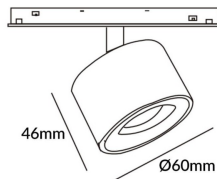

Disc tracklight DIAM 60x48mm

Lavov tracklight from the family Disc tracklight DIAM 60x48mm with a power of 7W and a beam angle of 15°. With a real lumen output of 700lm and an efficiency of 100lm/W. Made in Die cast aluminium and finished in black color. ON-OFF, No-dim.

Item code	86.TL01.P311.02
Product type	Indoor
Category	Tracklights
Family	Magnetic Track
Subfamily	Disc tracklight DIAM 60x48mm

Pictograms

Scheme

Product	
Real power (W)	7
Real luminous flux (Lm)	700lm
Luminous efficiency (Lm/W)	100
Beam angle (°)	15°
Colour	black
Chip Brand	FMSP924-1 7W
Control gear included	YES
Control gear	ON-OFF, No-dim
Average life time (h)	50000hrs L80 B10
Colour temperature (K)	3000
Colour consistency (SDCM)	SDCM<3
CRI	90