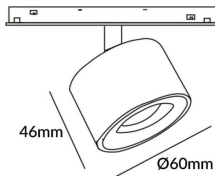

Disc tracklight DIAM 60x48mm

Lavov tracklight from the family Disc tracklight DIAM 60x48mm with a power of 7W and a beam angle of 15°. With a real lumen output of 700lm and an efficiency of 100lm/W. Made in Die cast aluminium and finished in black color. ON-OFF, No-dim.

Item code	86.TL01.P311.02
Product type	Indoor
Category	Tracklights
Family	Magnetic Track
Subfamily	Disc tracklight DIAM 60x48mm

Pictograms

Scheme

Product	
Real power (W)	7
Real luminous flux (Lm)	700lm
Luminous efficiency (Lm/W)	100
Beam angle (°)	15°
Colour	black
Chip Brand	FMS924-1 7W
Control gear included	YES
Control gear	ON-OFF, No-dim
Average life time (h)	50000hrs L80 B10
Colour temperature (K)	3000
Colour consistency (SDCM)	SDCM<3
CRI	90