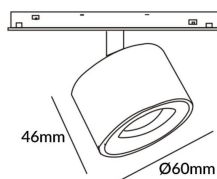

Disc tracklight DIAM 60x48mm

Lavov tracklight from the family Disc tracklight DIAM 60x48mm with a power of 7W and a beam angle of 24°. With a real lumen output of 700lm and an efficiency of 100lm/W. Made in Die cast aluminium and finished in white color. ON-OFF, No-dim.

Item code 86.TL01.P321.01

Product type Indoor

Category Tracklights

Family Magnetic Track

Subfamily Disc tracklight DIAM 60x48mm

Pictograms

Product

Real power (W) 7

Real luminous flux (Lm) 700lm

Luminous efficiency (Lm/W) 100

Beam angle (°) 24°

Colour white

Control gear included YES

Control gear ON-OFF, No-dim

Average life time (h) 50000hrs L80 B10

Colour temperature (K) 3000

Colour consistency (SDCM) SDCM<3

CRI 90

Scheme

Photometry