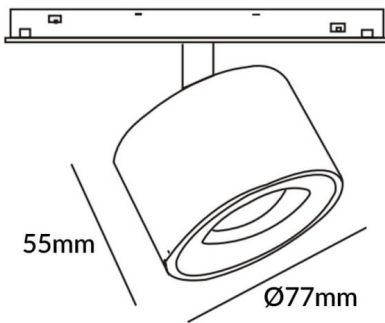

Disc tracklight DIAM 77x55mm

Lavov tracklight from the family Disc tracklight DIAM 60x48mm with a power of 12W and a beam angle of 15°. With a real lumen output of 1200lm and an efficiency of 100lm/W. Made in Die cast aluminium and finished in white color. ON-OFF, No-dim.

Scheme

Item code	86.TL01.Q311.01
Product type	Indoor
Category	Tracklights
Family	Magnetic Track
Subfamily	Disc tracklight DIAM 77x55mm
Pictograms	

Product	
Real power (W)	12
Real luminous flux (Lm)	1200lm
Luminous efficiency (Lm/W)	100
Beam angle (°)	15°
Colour	white
Chip Brand	FMSP924-1 12W
Control gear included	YES
Control gear	ON-OFF, No-dim
Light source	LED
Type of LED	SMD
Average life time (h)	50000hrs L80 B10
Colour temperature (K)	3000
Colour consistency (SDCM)	SDCM3
CRI	90