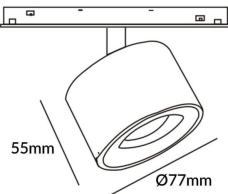

Disc tracklight DIAM 77x55mm

Lavov tracklight from the family Disc tracklight DIAM 60x48mm with a power of 12W and a beam angle of 15°. With a real lumen output of 1200lm and an efficiency of 100lm/W. Made in Die cast aluminium and finished in white color. ON-OFF, No-dim.

Item code	86.TL01.Q311.01
Product type	Indoor
Category	Tracklights
Family	Magnetic Track
Subfamily	Disc tracklight DIAM 77x55mm

Pictograms

Scheme

Product	
Real power (W)	12
Real luminous flux (Lm)	1200lm
Luminous efficiency (Lm/W)	100
Beam angle (°)	15°
Colour	white
Chip Brand	FMSP924-1 12W
Control gear included	YES
Control gear	ON-OFF, No-dim
Average life time (h)	50000hrs L80 B10
Colour temperature (K)	3000
Colour consistency (SDCM)	SDCM<3
CRI	90