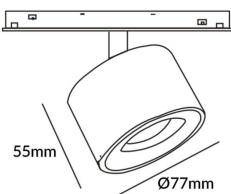

Disc tracklight DIAM 77x55mm

Lavov tracklight from the family Disc tracklight DIAM 60x48mm with a power of 12W and a beam angle of 15°. With a real lumen output of 1200lm and an efficiency of 100lm/W. Made in Die cast aluminium and finished in white color. ON-OFF, No-dim.

Item code 86.TL01.Q311.01

Product type Indoor

Category Tracklights

Family Magnetic Track

Subfamily Disc tracklight DIAM 77x55mm

Pictograms

Scheme

Product
Real power (W) 12

Real luminous flux (Lm) 1200lm

Luminous efficiency (Lm/W) 100

Beam angle (°) 15°

Colour white

Chip Brand FMSP924-1 12W

Control gear included YES

Control gear ON-OFF, No-dim

Average life time (h) 50000hrs L80 B10