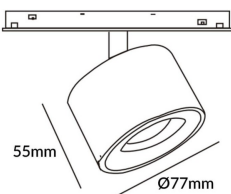

Scheme

Product	
Real power (W)	12
Real luminous flux (Lm)	1200lm
Luminous efficiency (Lm/W)	100
Beam angle (°)	15°
Colour	white
Chip Brand	FMS924-1 12W
Control gear included	YES
Control gear	ON-OFF, No-dim
Average life time (h)	50000hrs L80 B10
Colour temperature (K)	3000
Colour consistency (SDCM)	SDCM<3
CRI	90