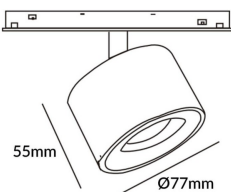

Disc tracklight DIAM 77x55mm

Lavov tracklight from the family Disc tracklight DIAM 60x48mm with a power of 12W and a beam angle of 15°. With a real lumen output of 1200lm and an efficiency of 100lm/W. Made in Die cast aluminium and finished in black color. ON-OFF, No-dim.

Subfamily	Disc tracklight DIAM 77x55mm
------------------	-------------------------------------

Pictograms

Scheme

Product

Real power (W)	12
-----------------------	-----------

Real luminous flux (Lm)	1200lm
--------------------------------	---------------