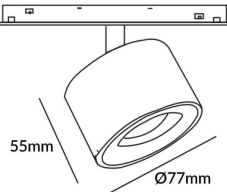

### Disc tracklight DIAM 77x55mm

Lavov tracklight from the family Disc tracklight DIAM 60x48mm with a power of 12W and a beam angle of 15°. With a real lumen output of 1200lm and an efficiency of 100lm/W. Made in Die cast aluminium and finished in black color. ON-OFF, No-dim.

Item code	86.TL01.Q311.02
Product type	Indoor
Category	Tracklights
Family	Magnetic Track
Subfamily	Disc tracklight DIAM 77x55mm

#### Scheme

Product	
Real power (W)	12
Real luminous flux (Lm)	1200lm
Luminous efficiency (Lm/W)	100
Beam angle (°)	15°
Colour	black
Chip Brand	FMSP924-1 12W
Control gear included	YES
Control gear	ON-OFF, No-dim
Average life time (h)	50000hrs L80 B10
Colour temperature (K)	3000
Colour consistency (SDCM)	SDCM<3
CRI	90