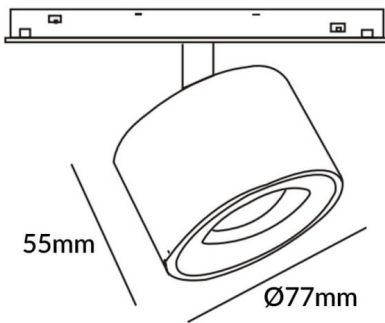

### Disc tracklight DIAM 77x55mm

Lavov tracklight from the family Disc tracklight DIAM 60x48mm with a power of 12W and a beam angle of 15°. With a real lumen output of 1200lm and an efficiency of 100lm/W. Made in Die cast aluminium and finished in black color. ON-OFF, No-dim.

### Scheme

Item code	86.TL01.Q311.02
Product type	Indoor
Category	Tracklights
Family	Magnetic Track
Subfamily	Disc tracklight DIAM 77x55mm
Pictograms	

Product	
Real power (W)	12
Real luminous flux (Lm)	1200lm
Luminous efficiency (Lm/W)	100
Beam angle (&ordm;)	15°
Colour	black
Chip Brand	FMSP924-1 12W
Control gear included	YES
Control gear	ON-OFF, No-dim
Average life time (h)	50000hrs L80 B10
Colour temperature (K)	3000
Colour consistency (SDCM)	SDCM<3
CRI	90