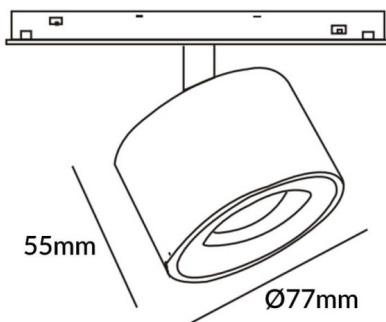

Disc tracklight DIAM 77x55mm

Lavov tracklight from the family Disc tracklight DIAM 60x48mm with a power of 12W and a beam angle of 15°. With a real lumen output of 1200lm and an efficiency of 100lm/W. Made in Die cast aluminium and finished in black color. ON-OFF, No-dim.

Scheme

Item code	86.TL01.Q311.02
Product type	Indoor
Category	Tracklights
Family	Magnetic Track
Subfamily	Disc tracklight DIAM 77x55mm
Pictograms	

Product	
Real power (W)	12
Real luminous flux (Lm)	1200lm
Luminous efficiency (Lm/W)	100
Beam angle (°)	15°
Colour	black
Chip Brand	FMSP924-1 12W
Control gear included	YES
Control gear	ON-OFF, No-dim
Light source	LED
Type of LED	SMD
Average life time (h)	50000hrs L80 B10
Colour temperature (K)	3000
Colour consistency (SDCM)	SDCM3
CRI	90