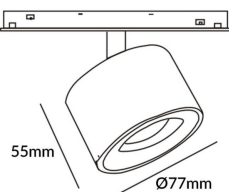

Disc tracklight DIAM 77x55mm

Lavov tracklight from the family Disc tracklight DIAM 60x48mm with a power of 12W and a beam angle of 15°. With a real lumen output of 1200lm and an efficiency of 100lm/W. Made in Die cast aluminium and finished in black color. ON-OFF, No-dim.

Subfamily	Disc tracklight DIAM 77x55mm
------------------	-------------------------------------

Pictograms

Scheme

Product

Real power (W)	12
-----------------------	-----------

Real luminous flux (Lm)	1200lm
--------------------------------	---------------