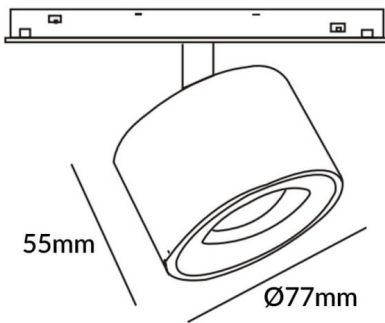

Disc tracklight DIAM 77x55mm

Lavov tracklight from the family Disc tracklight DIAM 60x48mm with a power of 12W and a beam angle of 15°. With a real lumen output of 1200lm and an efficiency of 100lm/W. Made in Die cast aluminium and finished in black color. ON-OFF, No-dim.

Scheme

Item code	86.TL01.Q311.02
Product type	Indoor
Category	Tracklights
Family	Magnetic Track
Subfamily	Disc tracklight DIAM 77x55mm
Pictograms	

Product	
Real power (W)	12
Real luminous flux (Lm)	1200lm
Luminous efficiency (Lm/W)	100
Beam angle (º)	15°
Colour	black
Chip Brand	FMSP924-1 12W
Control gear included	YES
Control gear	ON-OFF, No-dim
Average life time (h)	50000hrs L80 B10
Colour temperature (K)	3000
Colour consistency (SDCM)	SDCM<3
CRI	90