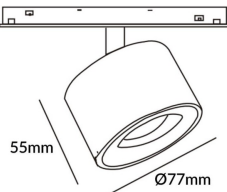

Disc tracklight DIAM 77x55mm

Lavov tracklight from the family Disc tracklight DIAM 60x48mm with a power of 12W and a beam angle of 24°. With a real lumen output of 1200lm and an efficiency of 100lm/W. Made in Die cast aluminium and finished in white color. ON-OFF, No-dim.

Item code	86.TL01.Q321.01
Product type	Indoor
Category	Tracklights
Family	Magnetic Track
Subfamily	Disc tracklight DIAM 77x55mm

Pictograms

Scheme

Photometry

Product

Real power (W)	12
Real luminous flux (Lm)	1200lm
Luminous efficiency (Lm/W)	100
Beam angle (°)	24°
Colour	white
Chip Brand	FMSP924-1 12W
Control gear included	YES
Control gear	ON-OFF, No-dim
Average life time (h)	50000hrs L80 B10
Colour temperature (K)	3000
Colour consistency (SDCM)	SDCM<3
CRI	90