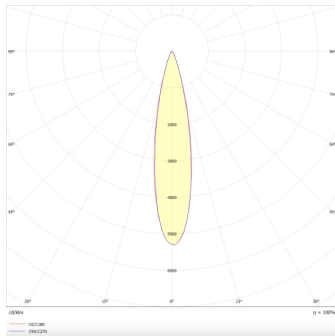

Disc tracklight DIAM 77x55mm

Lavov tracklight from the family Disc tracklight DIAM 60x48mm with a power of 12W and a beam angle of 24°. With a real lumen output of 1200lm and an efficiency of 100lm/W. Made in Die cast aluminium and finished in white color. ON-OFF, No-dim.

Item code	86.TL01.Q321.01
Product type	Indoor
Category	Tracklights
Family	Magnetic Track
Subfamily	Disc tracklight DIAM 77x55mm

Pictograms

Scheme

Photometry

Product	
Real power (W)	12
Real luminous flux (Lm)	1200lm
Luminous efficiency (Lm/W)	100
Beam angle (°)	24°
Colour	white
Chip Brand	FMSP924-1 12W
Control gear included	YES
Control gear	ON-OFF, No-dim
Average life time (h)	50000hrs L80 B10
Colour temperature (K)	3000
Colour consistency (SDCM)	SDCM<3
CRI	90