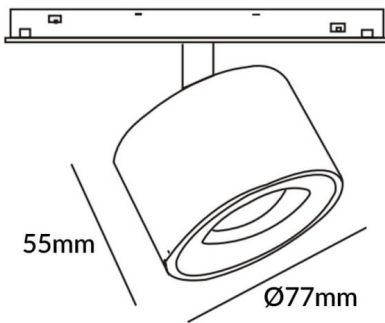

Disc tracklight DIAM 77x55mm

Lavov tracklight from the family Disc tracklight DIAM 60x48mm with a power of 12W and a beam angle of 24°. With a real lumen output of 1200lm and an efficiency of 100lm/W. Made in Die cast aluminium and finished in white color. ON-OFF, No-dim.

Scheme

Photometry

Item code	86.TL01.Q321.01
Product type	Indoor
Category	Tracklights
Family	Magnetic Track
Subfamily	Disc tracklight DIAM 77x55mm
Pictograms	

Product	
Real power (W)	12
Real luminous flux (Lm)	1200lm
Luminous efficiency (Lm/W)	100
Beam angle (º)	24°
Colour	white
Chip Brand	FMSP924-1 12W
Control gear included	YES
Control gear	ON-OFF, No-dim
Average life time (h)	50000hrs L80 B10
Colour temperature (K)	3000
Colour consistency (SDCM)	SDCM<3
CRI	90