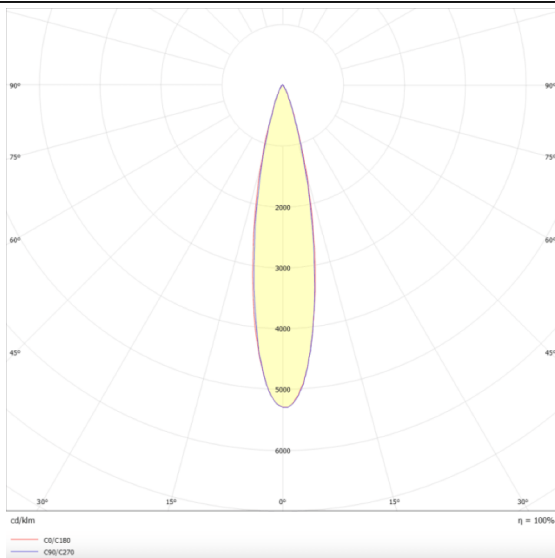

Disc tracklight DIAM 77x55mm

Lavov tracklight from the family Disc tracklight DIAM 60x48mm with a power of 12W and a beam angle of 24°. With a real lumen output of 1200lm and an efficiency of 100lm/W. Made in Die cast aluminium and finished in white color. ON-OFF, No-dim.

Scheme

Photometry

Item code	86.TL01.Q321.01
Product type	Indoor
Category	Tracklights
Family	Magnetic Track
Subfamily	Disc tracklight DIAM 77x55mm
Pictograms	

Product	
Real power (W)	12
Real luminous flux (Lm)	1200lm
Luminous efficiency (Lm/W)	100
Beam angle (º)	24°
Colour	white
Chip Brand	FMSP924-1 12W
Control gear included	YES
Control gear	ON-OFF, No-dim
Average life time (h)	50000hrs L80 B10
Colour temperature (K)	3000
Colour consistency (SDCM)	SDCM<3
CRI	90