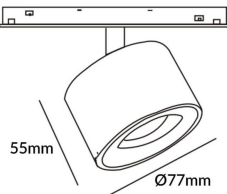

Disc tracklight DIAM 77x55mm

Lavov tracklight from the family Disc tracklight DIAM 60x48mm with a power of 12W and a beam angle of 24°. With a real lumen output of 1200lm and an efficiency of 100lm/W. Made in Die cast aluminium and finished in white color. ON-OFF, No-dim.

Item code	86.TL01.Q321.01
Product type	Indoor
Category	Tracklights
Family	Magnetic Track
Subfamily	Disc tracklight DIAM 77x55mm

Pictograms

Scheme

Photometry

Product	
Real power (W)	12
Real luminous flux (Lm)	1200lm
Luminous efficiency (Lm/W)	100
Beam angle (°)	24°
Colour	white
Chip Brand	FMSP924-1 12W
Control gear included	YES
Control gear	ON-OFF, No-dim
Average life time (h)	50000hrs L80 B10
Colour temperature (K)	3000
Colour consistency (SDCM)	SDCM<3
CRI	90