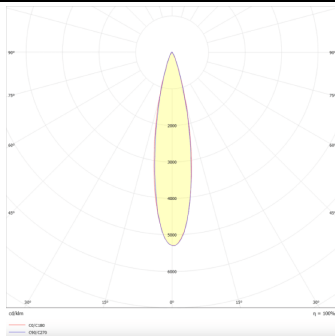

Disc tracklight DIAM 77x55mm

Lavov tracklight from the family Disc tracklight DIAM 60x48mm with a power of 12W and a beam angle of 24°. With a real lumen output of 1200lm and an efficiency of 100lm/W. Made in Die cast aluminium and finished in white color. ON-OFF, No-dim.

Item code	86.TL01.Q321.01
Product type	Indoor
Category	Tracklights
Family	Magnetic Track
Subfamily	Disc tracklight DIAM 77x55mm

Pictograms

Scheme

Photometry

Product

Real power (W)	12
Real luminous flux (Lm)	1200lm
Luminous efficiency (Lm/W)	100
Beam angle (°)	24°
Colour	white
Chip Brand	FMSP924-1 12W
Control gear included	YES
Control gear	ON-OFF, No-dim
Average life time (h)	50000hrs L80 B10
Colour temperature (K)	3000
Colour consistency (SDCM)	SDCM<3
CRI	90