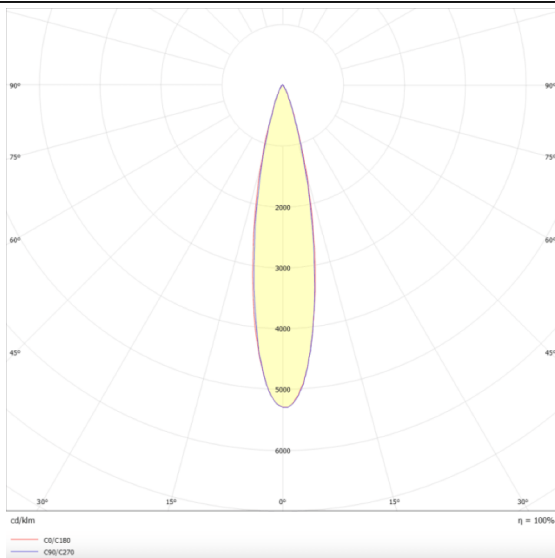

Disc tracklight DIAM 77x55mm

Lavov tracklight from the family Disc tracklight DIAM 60x48mm with a power of 12W and a beam angle of 24°. With a real lumen output of 1200lm and an efficiency of 100lm/W. Made in Die cast aluminium and finished in black color. ON-OFF, No-dim.

Scheme

Photometry

Item code	86.TL01.Q321.02
Product type	Indoor
Category	Tracklights
Family	Magnetic Track
Subfamily	Disc tracklight DIAM 77x55mm
Pictograms	

Product	
Real power (W)	12
Real luminous flux (Lm)	1200lm
Luminous efficiency (Lm/W)	100
Beam angle (º)	24°
Colour	black
Chip Brand	FMSP924-1 12W
Control gear included	YES
Control gear	ON-OFF, No-dim
Average life time (h)	50000hrs L80 B10
Colour temperature (K)	3000
Colour consistency (SDCM)	SDCM<3
CRI	90