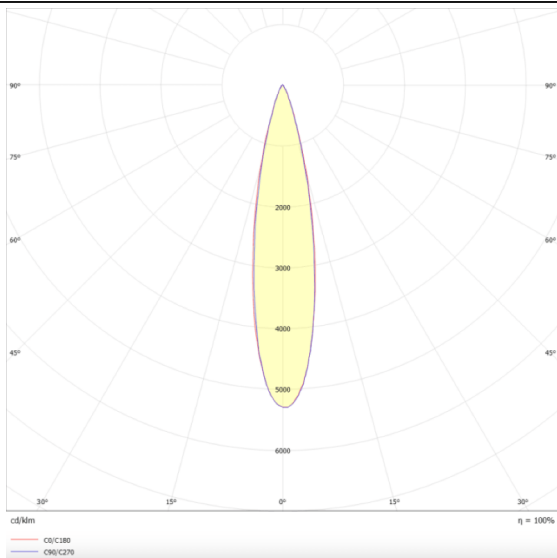

Disc tracklight DIAM 77x55mm

Lavov tracklight from the family Disc tracklight DIAM 60x48mm with a power of 12W and a beam angle of 24°. With a real lumen output of 1200lm and an efficiency of 100lm/W. Made in Die cast aluminium and finished in black color. ON-OFF, No-dim.

Scheme

Photometry

Item code	86.TL01.Q321.02
Product type	Indoor
Category	Tracklights
Family	Magnetic Track
Subfamily	Disc tracklight DIAM 77x55mm
Pictograms	

Product	
Real power (W)	12
Real luminous flux (Lm)	1200lm
Luminous efficiency (Lm/W)	100
Beam angle (&ordm;)	24°
Colour	black
Chip Brand	FMSP924-1 12W
Control gear included	YES
Control gear	ON-OFF, No-dim
Average life time (h)	50000hrs L80 B10
Colour temperature (K)	3000
Colour consistency (SDCM)	SDCM<3
CRI	90