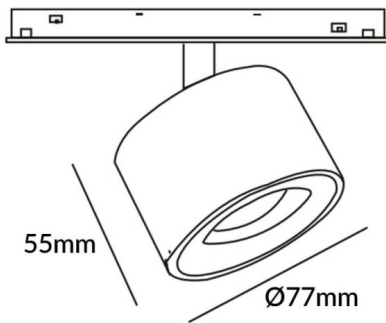

Disc tracklight DIAM 77x55mm

Lavov tracklight from the family Disc tracklight DIAM 60x48mm with a power of 12W and a beam angle of 24°. With a real lumen output of 1200lm and an efficiency of 100lm/W. Made in Die cast aluminium and finished in black color. ON-OFF, No-dim.

Scheme

Photometry

Item code	86.TL01.Q321.02
Product type	Indoor
Category	Tracklights
Family	Magnetic Track
Subfamily	Disc tracklight DIAM 77x55mm
Pictograms	

Product	
Real power (W)	12
Real luminous flux (Lm)	1200lm
Luminous efficiency (Lm/W)	100
Beam angle (º)	24°
Colour	black
Chip Brand	FMSP924-1 12W
Control gear included	YES
Control gear	ON-OFF, No-dim
Average life time (h)	50000hrs L80 B10
Colour temperature (K)	3000
Colour consistency (SDCM)	SDCM<3
CRI	90