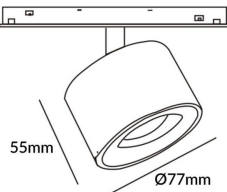

Disc tracklight DIAM 77x55mm

Lavov tracklight from the family Disc tracklight DIAM 60x48mm with a power of 12W and a beam angle of 24°. With a real lumen output of 1200lm and an efficiency of 100lm/W. Made in Die cast aluminium and finished in black color. ON-OFF, No-dim.

Item code	86.TL01.Q321.02
Product type	Indoor
Category	Tracklights
Family	Magnetic Track
Subfamily	Disc tracklight DIAM 77x55mm

Pictograms

Product	
Real power (W)	12
Real luminous flux (Lm)	1200lm
Luminous efficiency (Lm/W)	100
Beam angle (°)	24°
Colour	black
Chip Brand	FMS924-1 12W
Control gear included	YES
Control gear	ON-OFF, No-dim
Average life time (h)	50000hrs L80 B10
Colour temperature (K)	3000
Colour consistency (SDCM)	SDCM<3
CRI	90

Scheme

Photometry