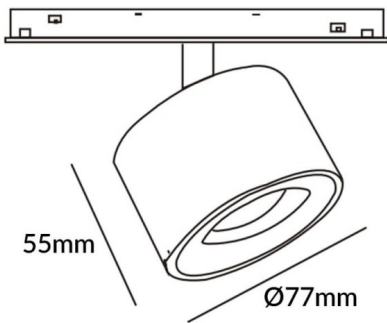

Disc tracklight DIAM 77x55mm

Lavov tracklight from the family Disc tracklight DIAM 60x48mm with a power of 12W and a beam angle of 24°. With a real lumen output of 1200lm and an efficiency of 100lm/W. Made in Die cast aluminium and finished in black color. ON-OFF, No-dim.

Scheme

Photometry

Item code	86.TL01.Q321.02
Product type	Indoor
Category	Tracklights
Family	Magnetic Track
Subfamily	Disc tracklight DIAM 77x55mm
Pictograms	

Product	
Real power (W)	12
Real luminous flux (Lm)	1200lm
Luminous efficiency (Lm/W)	100
Beam angle (&ordm;)	24°
Colour	black
Chip Brand	FMSP924-1 12W
Control gear included	YES
Control gear	ON-OFF, No-dim
Average life time (h)	50000hrs L80 B10
Colour temperature (K)	3000
Colour consistency (SDCM)	SDCM<3
CRI	90