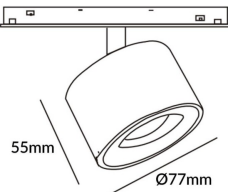

Disc tracklight DIAM 77x55mm

Lavov tracklight from the family Disc tracklight DIAM 60x48mm with a power of 12W and a beam angle of 24°. With a real lumen output of 1200lm and an efficiency of 100lm/W. Made in Die cast aluminium and finished in black color. ON-OFF, No-dim.

Item code	86.TL01.Q321.02
Product type	Indoor
Category	Tracklights
Family	Magnetic Track
Subfamily	Disc tracklight DIAM 77x55mm

Pictograms

Product	
Real power (W)	12
Real luminous flux (Lm)	1200lm
Luminous efficiency (Lm/W)	100
Beam angle (°)	24°
Colour	black
Chip Brand	FMS924-1 12W
Control gear included	YES
Control gear	ON-OFF, No-dim
Average life time (h)	50000hrs L80 B10
Colour temperature (K)	3000
Colour consistency (SDCM)	SDCM<3
CRI	90

Scheme

Photometry