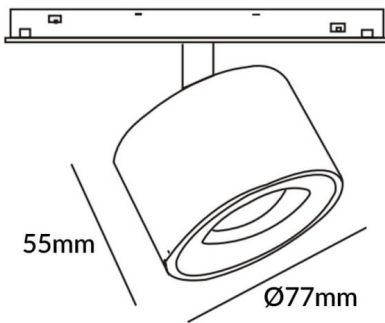

Disc tracklight DIAM 77x55mm

Lavov tracklight from the family Disc tracklight DIAM 60x48mm with a power of 12W and a beam angle of 36°. With a real lumen output of 1200lm and an efficiency of 100lm/W. Made in Die cast aluminium and finished in white color. ON-OFF, No-dim.

Scheme

Item code	86.TL01.Q331.01
Product type	Indoor
Category	Tracklights
Family	Magnetic Track
Subfamily	Disc tracklight DIAM 77x55mm
Pictograms	

Product	
Real power (W)	12
Real luminous flux (Lm)	1200lm
Luminous efficiency (Lm/W)	100
Beam angle (º)	36°
Colour	white
Chip Brand	FMSP924-1 12W
Control gear included	YES
Control gear	ON-OFF, No-dim
Average life time (h)	50000hrs L80 B10
Colour temperature (K)	3000
Colour consistency (SDCM)	SDCM<3
CRI	90