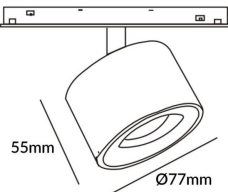

Disc tracklight DIAM 77x55mm

Lavov tracklight from the family Disc tracklight DIAM 60x48mm with a power of 12W and a beam angle of 36°. With a real lumen output of 1200lm and an efficiency of 100lm/W. Made in Die cast aluminium and finished in white color. ON-OFF, No-dim.

Item code	86.TL01.Q331.01
Product type	Indoor
Category	Tracklights
Family	Magnetic Track
Subfamily	Disc tracklight DIAM 77x55mm

Pictograms

Scheme

Product

Real power (W)	12
Real luminous flux (Lm)	1200lm
Luminous efficiency (Lm/W)	100
Beam angle (°)	36°
Colour	white
Chip Brand	FMS924-1 12W
Control gear included	YES
Control gear	ON-OFF, No-dim
Average life time (h)	50000hrs L80 B10
Colour temperature (K)	3000
Colour consistency (SDCM)	SDCM<3
CRI	90