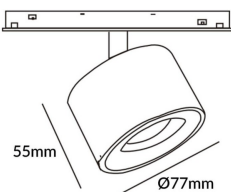

Disc tracklight DIAM 77x55mm

Lavov tracklight from the family Disc tracklight DIAM 60x48mm with a power of 12W and a beam angle of 36°. With a real lumen output of 1200lm and an efficiency of 100lm/W. Made in Die cast aluminium and finished in white color. ON-OFF, No-dim.

Subfamily	Disc tracklight DIAM 77x55mm
------------------	-------------------------------------

Pictograms

Scheme

Product

Real power (W)	12
-----------------------	-----------

Real luminous flux (Lm)	1200lm
--------------------------------	---------------