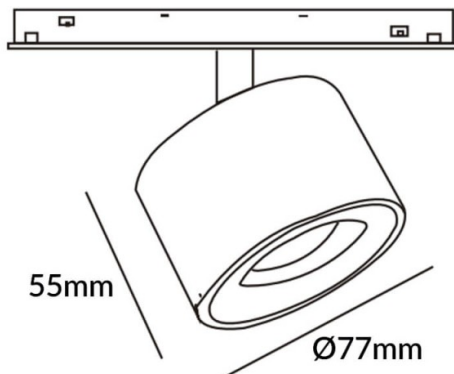

Disc tracklight DIAM 77x55mm

Lavov tracklight from the family Disc tracklight DIAM 60x48mm with a power of 12W and a beam angle of 36°. With a real lumen output of 1200lm and an efficiency of 100lm/W. Made in Die cast aluminium and finished in white color. ON-OFF, No-dim.

Item code	86.TL01.Q331.01
Product type	Indoor
Category	Tracklights
Family	Magnetic Track
Subfamily	Disc tracklight DIAM 77x55mm
Pictograms	

Scheme

Product	
Real power (W)	12
Real luminous flux (Lm)	1200lm
Luminous efficiency (Lm/W)	100
Beam angle (°)	36°
Colour	white
Chip Brand	FMSP924-1 12W
Control gear included	YES
Control gear	ON-OFF, No-dim
Average life time (h)	50000hrs L80 B10
Colour temperature (K)	3000
Colour consistency (SDCM)	SDCM<3
CRI	90