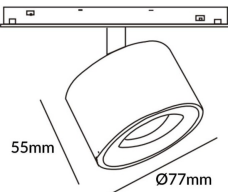

Disc tracklight DIAM 77x55mm

Lavov tracklight from the family Disc tracklight DIAM 60x48mm with a power of 12W and a beam angle of 36°. With a real lumen output of 1200lm and an efficiency of 100lm/W. Made in Die cast aluminium and finished in black color. ON-OFF, No-dim.

Item code	86.TL01.Q331.02
Product type	Indoor
Category	Tracklights
Family	Magnetic Track
Subfamily	Disc tracklight DIAM 77x55mm

Pictograms

Scheme

Product	
Real power (W)	12
Real luminous flux (Lm)	1200lm
Luminous efficiency (Lm/W)	100
Beam angle (°)	36°
Colour	black
Chip Brand	FMS924-1 12W
Control gear included	YES
Control gear	ON-OFF, No-dim
Average life time (h)	50000hrs L80 B10
Colour temperature (K)	3000
Colour consistency (SDCM)	SDCM<3
CRI	90