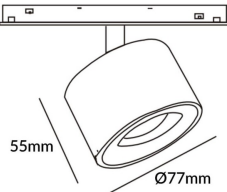

Disc tracklight DIAM 77x55mm

Lavov tracklight from the family Disc tracklight DIAM 60x48mm with a power of 12W and a beam angle of 36°. With a real lumen output of 1200lm and an efficiency of 100lm/W. Made in Die cast aluminium and finished in black color. ON-OFF, No-dim.

| | |
|--------------|------------------------------|
| Item code | 86.TL01.Q331.02 |
| Product type | Indoor |
| Category | Tracklights |
| Family | Magnetic Track |
| Subfamily | Disc tracklight DIAM 77x55mm |

Pictograms

Scheme

| | |
|----------------------------|------------------|
| Product | |
| Real power (W) | 12 |
| Real luminous flux (Lm) | 1200lm |
| Luminous efficiency (Lm/W) | 100 |
| Beam angle (°) | 36° |
| Colour | black |
| Chip Brand | FMSP924-1 12W |
| Control gear included | YES |
| Control gear | ON-OFF, No-dim |
| Average life time (h) | 50000hrs L80 B10 |
| Colour temperature (K) | 3000 |
| Colour consistency (SDCM) | SDCM<3 |
| CRI | 90 |