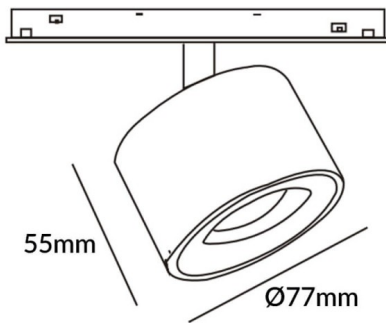

Disc tracklight DIAM 77x55mm

Lavov tracklight from the family Disc tracklight DIAM 60x48mm with a power of 12W and a beam angle of 36°. With a real lumen output of 1200lm and an efficiency of 100lm/W. Made in Die cast aluminium and finished in black color. ON-OFF, No-dim.

Item code	86.TL01.Q331.02
Product type	Indoor
Category	Tracklights
Family	Magnetic Track
Subfamily	Disc tracklight DIAM 77x55mm
Pictograms	

Scheme

Product	
Real power (W)	12
Real luminous flux (Lm)	1200lm
Luminous efficiency (Lm/W)	100
Beam angle (°)	36°
Colour	black
Chip Brand	FMSP924-1 12W
Control gear included	YES
Control gear	ON-OFF, No-dim
Light source	LED
Type of LED	SMD
Average life time (h)	50000hrs L80 B10
Colour temperature (K)	3000
Colour consistency (SDCM)	SDCM3
CRI	90