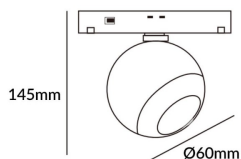

Luxball tracklight D60*145mm

Lavov tracklight from the family Luxball tracklight D60*145mm with a power of 10W and a beam angle of 15°. With a real lumen output of 1000lm and an efficiency of 100lm/W. Made in Die cast aluminium and finished in white color. DALI Tunable White Dim 0.1~100%.

Item code	86.TL01.T310.01
Product type	Indoor
Category	Tracklights
Family	Magnetic Track
Subfamily	Luxball tracklight D60*145mm

Pictograms

Scheme

Product

Real power (W)	10
Real luminous flux (Lm)	1000lm
Luminous efficiency (Lm/W)	100
Beam angle (°)	15°
Colour	white
Chip Brand	EPISTAR
Control gear included	YES
Control gear	DALI Tunable White Dim 0.1~100%
Flicker Free	Yes
Average life time (h)	50000hrs L80 B10
Colour temperature (K)	3000
Colour consistency (SDCM)	SDCM<3
CRI	90