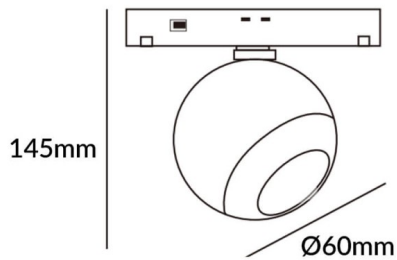

Luxball tracklight D60*145mm

Lavov tracklight from the family Luxball tracklight D60*145mm with a power of 10W and a beam angle of 15°. With a real lumen output of 1000lm and an efficiency of 100lm/W. Made in Die cast aluminium and finished in white color. DALI Tunable White Dim 0.1~100%.

Scheme

Item code	86.TL01.T310.01
Product type	Indoor
Category	Tracklights
Family	Magnetic Track
Subfamily	Luxball tracklight D60*145mm
Pictograms	

Product	
Real power (W)	10
Real luminous flux (Lm)	1000lm
Luminous efficiency (Lm/W)	100
Beam angle (°)	15°
Colour	white
Chip Brand	EPISTAR
Control gear included	YES
Control gear	DALI Tunable White Dim 0.1~100%
Flicker Free	Yes
Light source	LED
Type of LED	SMD
Average life time (h)	50000hrs L80 B10
Colour temperature (K)	3000
Colour consistency (SDCM)	SDCM3
CRI	90