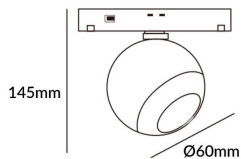

Luxball tracklight D60*145mm

Lavov tracklight from the family Luxball tracklight D60*145mm with a power of 10W and a beam angle of 15°. With a real lumen output of 1000lm and an efficiency of 100lm/W. Made in Die cast aluminium and finished in black color. DALI Tunable White Dim 0.1~100%.

Item code	86.TL01.T310.02
Product type	Indoor
Category	Tracklights
Family	Magnetic Track
Subfamily	Luxball tracklight D60*145mm

Pictograms

Scheme

Product

Real power (W)	10
Real luminous flux (Lm)	1000lm
Luminous efficiency (Lm/W)	100
Beam angle (°)	15°
Colour	black
Chip Brand	EPISTAR
Control gear included	YES
Control gear	DALI Tunable White Dim 0.1~100%
Flicker Free	Yes
Average life time (h)	50000hrs L80 B10
Colour temperature (K)	3000
Colour consistency (SDCM)	SDCM<3
CRI	90