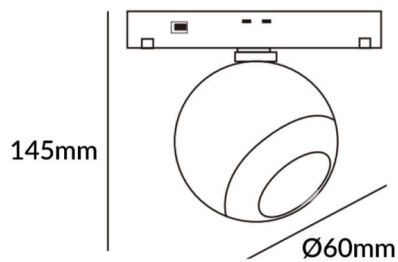

Luxball tracklight D60*145mm

Lavov tracklight from the family Luxball tracklight D60*145mm with a power of 10W and a beam angle of 15°. With a real lumen output of 1000lm and an efficiency of 100lm/W. Made in Die cast aluminium and finished in black color. DALI Tunable White Dim 0.1~100%.

Scheme

Item code	86.TL01.T310.02
Product type	Indoor
Category	Tracklights
Family	Magnetic Track
Subfamily	Luxball tracklight D60*145mm
Pictograms	

Product	
Real power (W)	10
Real luminous flux (Lm)	1000lm
Luminous efficiency (Lm/W)	100
Beam angle (&ordm;)	15°
Colour	black
Chip Brand	EPISTAR
Control gear included	YES
Control gear	DALI Tunable White Dim 0.1~100%
Flicker Free	Yes
Average life time (h)	50000hrs L80 B10
Colour temperature (K)	3000
Colour consistency (SDCM)	SDCM<3
CRI	90