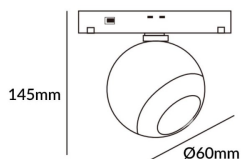

Luxball tracklight D60*145mm

Lavov tracklight from the family Luxball tracklight D60*145mm with a power of 10W and a beam angle of 15°. With a real lumen output of 1000lm and an efficiency of 100lm/W. Made in Die cast aluminium and finished in black color. DALI Tunable White Dim 0.1~100%.

Item code	86.TL01.T310.02
Product type	Indoor
Category	Tracklights
Family	Magnetic Track
Subfamily	Luxball tracklight D60*145mm

Pictograms

Scheme

Product

Real power (W)	10
Real luminous flux (Lm)	1000lm
Luminous efficiency (Lm/W)	100
Beam angle (°)	15°
Colour	black
Chip Brand	EPISTAR
Control gear included	YES
Control gear	DALI Tunable White Dim 0.1~100%
Flicker Free	Yes
Average life time (h)	50000hrs L80 B10
Colour temperature (K)	3000
Colour consistency (SDCM)	SDCM<3
CRI	90