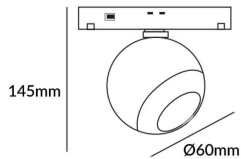

Luxball tracklight D60*145mm

Lavov tracklight from the family Luxball tracklight D60*145mm with a power of 10W and a beam angle of 15°. With a real lumen output of 1000lm and an efficiency of 100lm/W. Made in Die cast aluminium and finished in white color. ON-OFF, No-dim.

| | |
|---------------------|-------------------------------------|
| Item code | 86.TL01.T311.01 |
| Product type | Indoor |
| Category | Tracklights |
| Family | Magnetic Track |
| Subfamily | Luxball tracklight D60*145mm |

Pictograms

Scheme

| | |
|-----------------------------------|-------------------------|
| Product | |
| Real power (W) | 10 |
| Real luminous flux (Lm) | 1000lm |
| Luminous efficiency (Lm/W) | 100 |
| Beam angle (°) | 15° |
| Colour | white |
| Chip Brand | EPISTAR |
| Control gear included | YES |
| Control gear | ON-OFF, No-dim |
| Average life time (h) | 50000hrs L80 B10 |
| Colour temperature (K) | 3000 |
| Colour consistency (SDCM) | SDCM<3 |
| CRI | 90 |