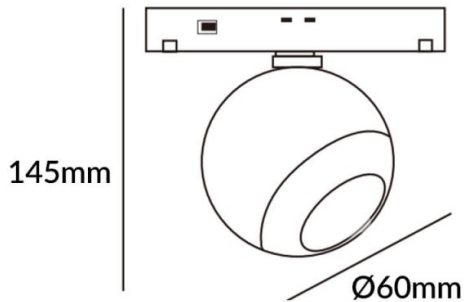

Luxball tracklight D60*145mm

Lavov tracklight from the family Luxball tracklight D60*145mm with a power of 10W and a beam angle of 15°. With a real lumen output of 1000lm and an efficiency of 100lm/W. Made in Die cast aluminium and finished in white color. ON-OFF, No-dim.

Item code	86.TL01.T311.01
Product type	Indoor
Category	Tracklights
Family	Magnetic Track
Subfamily	Luxball tracklight D60*145mm
Pictograms	

Scheme

Product	
Real power (W)	10
Real luminous flux (Lm)	1000lm
Luminous efficiency (Lm/W)	100
Beam angle (°)	15°
Colour	white
Chip Brand	EPISTAR
Control gear included	YES
Control gear	ON-OFF, No-dim
Average life time (h)	50000hrs L80 B10
Colour temperature (K)	3000
Colour consistency (SDCM)	SDCM<3
CRI	90