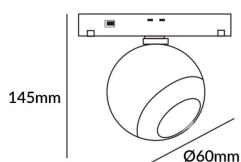

Luxball tracklight D60*145mm

Lavov tracklight from the family Luxball tracklight D60*145mm with a power of 10W and a beam angle of 15°. With a real lumen output of 1000lm and an efficiency of 100lm/W. Made in Die cast aluminium and finished in white color. ON-OFF, No-dim.

Item code	86.TL01.T311.01
Product type	Indoor
Category	Tracklights
Family	Magnetic Track
Subfamily	Luxball tracklight D60*145mm

Pictograms

Scheme

Product	
Real power (W)	10
Real luminous flux (Lm)	1000lm
Luminous efficiency (Lm/W)	100
Beam angle (°)	15°
Colour	white
Chip Brand	EPISTAR
Control gear included	YES
Control gear	ON-OFF, No-dim
Average life time (h)	50000hrs L80 B10
Colour temperature (K)	3000
Colour consistency (SDCM)	SDCM<3
CRI	90