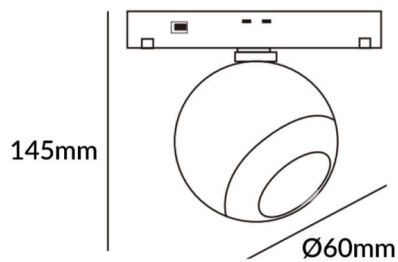

Luxball tracklight D60*145mm

Lavov tracklight from the family Luxball tracklight D60*145mm with a power of 10W and a beam angle of 15°. With a real lumen output of 1000lm and an efficiency of 100lm/W. Made in Die cast aluminium and finished in white color. ON-OFF, No-dim.

Scheme

Item code	86.TL01.T311.01
Product type	Indoor
Category	Tracklights
Family	Magnetic Track
Subfamily	Luxball tracklight D60*145mm
Pictograms	

Product	
Real power (W)	10
Real luminous flux (Lm)	1000lm
Luminous efficiency (Lm/W)	100
Beam angle (º)	15°
Colour	white
Chip Brand	EPISTAR
Control gear included	YES
Control gear	ON-OFF, No-dim
Average life time (h)	50000hrs L80 B10
Colour temperature (K)	3000
Colour consistency (SDCM)	SDCM<3
CRI	90