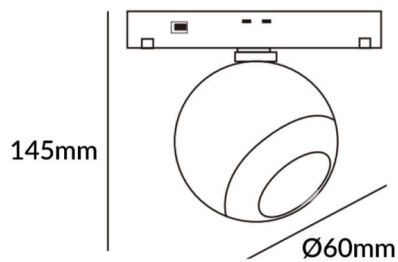

Luxball tracklight D60*145mm

Lavov tracklight from the family Luxball tracklight D60*145mm with a power of 10W and a beam angle of 15°. With a real lumen output of 1000lm and an efficiency of 100lm/W. Made in Die cast aluminium and finished in white color. ON-OFF, No-dim.

Scheme

Item code	86.TL01.T311.01
Product type	Indoor
Category	Tracklights
Family	Magnetic Track
Subfamily	Luxball tracklight D60*145mm
Pictograms	

Product	
Real power (W)	10
Real luminous flux (Lm)	1000lm
Luminous efficiency (Lm/W)	100
Beam angle (°)	15°
Colour	white
Chip Brand	EPISTAR
Control gear included	YES
Control gear	ON-OFF, No-dim
Light source	LED
Type of LED	SMD
Average life time (h)	50000hrs L80 B10
Colour temperature (K)	3000
Colour consistency (SDCM)	SDCM3
CRI	90