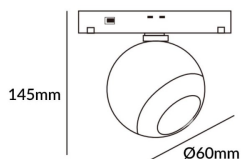

Luxball tracklight D60*145mm

Lavov tracklight from the family Luxball tracklight D60*145mm with a power of 10W and a beam angle of 15°. With a real lumen output of 1000lm and an efficiency of 100lm/W. Made in Die cast aluminium and finished in black color. ON-OFF, No-dim.

Item code	86.TL01.T311.02
Product type	Indoor
Category	Tracklights
Family	Magnetic Track
Subfamily	Luxball tracklight D60*145mm

Pictograms

Scheme

Product	
Real power (W)	10
Real luminous flux (Lm)	1000lm
Luminous efficiency (Lm/W)	100
Beam angle (°)	15°
Colour	black
Chip Brand	EPISTAR
Control gear included	YES
Control gear	ON-OFF, No-dim
Average life time (h)	50000hrs L80 B10
Colour temperature (K)	3000
Colour consistency (SDCM)	SDCM<3
CRI	90