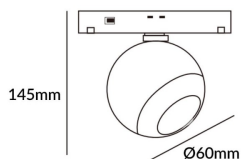

Luxball tracklight D60*145mm

Lavov tracklight from the family Luxball tracklight D60*145mm with a power of 10W and a beam angle of 15°. With a real lumen output of 1000lm and an efficiency of 100lm/W. Made in Die cast aluminium and finished in black color. ON-OFF, No-dim.

Subfamily	Luxball tracklight D60*145mm
------------------	---

Pictograms

Scheme

Product

Real power (W)	10
-----------------------	-----------

Real luminous flux (Lm)	1000lm
--------------------------------	---------------