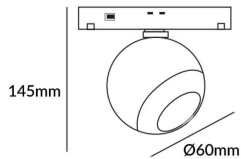

Luxball tracklight D60*145mm

Lavov tracklight from the family Luxball tracklight D60*145mm with a power of 10W and a beam angle of 15°. With a real lumen output of 1000lm and an efficiency of 100lm/W. Made in Die cast aluminium and finished in black color. ON-OFF, No-dim.

Item code	86.TL01.T311.02
Product type	Indoor
Category	Tracklights
Family	Magnetic Track
Subfamily	Luxball tracklight D60*145mm

Pictograms

Scheme

Product	
Real power (W)	10
Real luminous flux (Lm)	1000lm
Luminous efficiency (Lm/W)	100
Beam angle (°)	15°
Colour	black
Chip Brand	EPISTAR
Control gear included	YES
Control gear	ON-OFF, No-dim
Average life time (h)	50000hrs L80 B10
Colour temperature (K)	3000
Colour consistency (SDCM)	SDCM<3
CRI	90