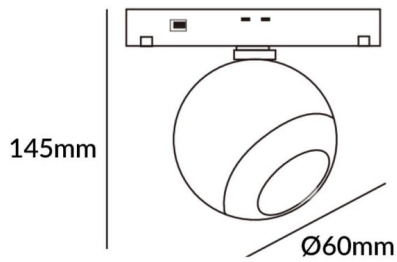

Luxball tracklight D60*145mm

Lavov tracklight from the family Luxball tracklight D60*145mm with a power of 10W and a beam angle of 15°. With a real lumen output of 1000lm and an efficiency of 100lm/W. Made in Die cast aluminium and finished in black color. ON-OFF, No-dim.

Scheme

Item code	86.TL01.T311.02
Product type	Indoor
Category	Tracklights
Family	Magnetic Track
Subfamily	Luxball tracklight D60*145mm
Pictograms	

Product	
Real power (W)	10
Real luminous flux (Lm)	1000lm
Luminous efficiency (Lm/W)	100
Beam angle (º)	15°
Colour	black
Chip Brand	EPISTAR
Control gear included	YES
Control gear	ON-OFF, No-dim
Average life time (h)	50000hrs L80 B10
Colour temperature (K)	3000
Colour consistency (SDCM)	SDCM<3
CRI	90