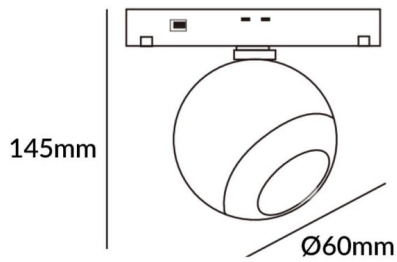

### Luxball tracklight D60\*145mm

Lavov tracklight from the family Luxball tracklight D60\*145mm with a power of 10W and a beam angle of 15°. With a real lumen output of 1000lm and an efficiency of 100lm/W. Made in Die cast aluminium and finished in black color. ON-OFF, No-dim.

### Scheme

Item code	86.TL01.T311.02
Product type	Indoor
Category	Tracklights
Family	Magnetic Track
Subfamily	Luxball tracklight D60*145mm
Pictograms	

Product	
Real power (W)	10
Real luminous flux (Lm)	1000lm
Luminous efficiency (Lm/W)	100
Beam angle (°)	15°
Colour	black
Chip Brand	EPISTAR
Control gear included	YES
Control gear	ON-OFF, No-dim
Light source	LED
Type of LED	SMD
Average life time (h)	50000hrs L80 B10
Colour temperature (K)	3000
Colour consistency (SDCM)	SDCM3
CRI	90