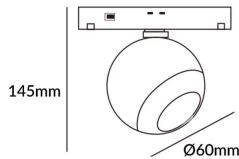

Luxball tracklight D60*145mm

Lavov tracklight from the family Luxball tracklight D60*145mm with a power of 10W and a beam angle of 15°. With a real lumen output of 1000lm and an efficiency of 100lm/W. Made in Die cast aluminium and finished in white color. DALI Brightness Dim 0.1~100%.

Item code	86.TL01.T313.01
Product type	Indoor
Category	Tracklights
Family	Magnetic Track
Subfamily	Luxball tracklight D60*145mm

Pictograms

Scheme

Product

Real power (W)	10
Real luminous flux (Lm)	1000lm
Luminous efficiency (Lm/W)	100
Beam angle (°)	15°
Colour	white
Chip Brand	EPISTAR
Control gear included	YES
Control gear	DALI Brightness Dim 0.1~100%
Flicker Free	Yes
Average life time (h)	50000hrs L80 B10
Colour temperature (K)	3000
Colour consistency (SDCM)	SDCM<3
CRI	90