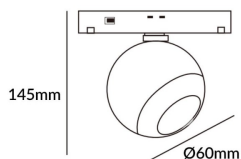

Luxball tracklight D60*145mm

Lavov tracklight from the family Luxball tracklight D60*145mm with a power of 10W and a beam angle of 15°. With a real lumen output of 1000lm and an efficiency of 100lm/W. Made in Die cast aluminium and finished in white color. DALI Brightness Dim 0.1~100%.

Item code	86.TL01.T313.01
Product type	Indoor
Category	Tracklights
Family	Magnetic Track
Subfamily	Luxball tracklight D60*145mm

Pictograms

Scheme

Product

Real power (W)	10
Real luminous flux (Lm)	1000lm
Luminous efficiency (Lm/W)	100
Beam angle (°)	15°
Colour	white
Chip Brand	EPISTAR
Control gear included	YES
Control gear	DALI Brightness Dim 0.1~100%
Flicker Free	Yes
Average life time (h)	50000hrs L80 B10
Colour temperature (K)	3000
Colour consistency (SDCM)	SDCM<3
CRI	90