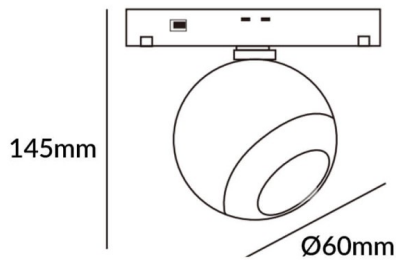

Luxball tracklight D60*145mm

Lavov tracklight from the family Luxball tracklight D60*145mm with a power of 10W and a beam angle of 15°. With a real lumen output of 1000lm and an efficiency of 100lm/W. Made in Die cast aluminium and finished in white color. DALI Brightness Dim 0.1~100%.

Item code	86.TL01.T313.01
Product type	Indoor
Category	Tracklights
Family	Magnetic Track
Subfamily	Luxball tracklight D60*145mm
Pictograms	

Scheme

Product	
Real power (W)	10
Real luminous flux (Lm)	1000lm
Luminous efficiency (Lm/W)	100
Beam angle (&ordm;)	15°
Colour	white
Chip Brand	EPISTAR
Control gear included	YES
Control gear	DALI Brightness Dim 0.1~100%
Flicker Free	Yes
Average life time (h)	50000hrs L80 B10
Colour temperature (K)	3000
Colour consistency (SDCM)	SDCM<3
CRI	90