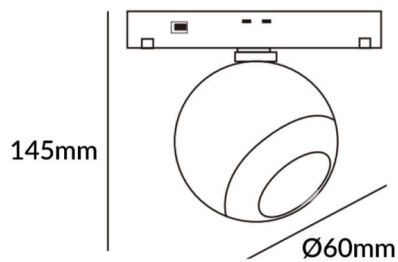

Luxball tracklight D60*145mm

Lavov tracklight from the family Luxball tracklight D60*145mm with a power of 10W and a beam angle of 15°. With a real lumen output of 1000lm and an efficiency of 100lm/W. Made in Die cast aluminium and finished in white color. DALI Brightness Dim 0.1~100%.

Scheme

Item code	86.TL01.T313.01
Product type	Indoor
Category	Tracklights
Family	Magnetic Track
Subfamily	Luxball tracklight D60*145mm
Pictograms	

Product	
Real power (W)	10
Real luminous flux (Lm)	1000lm
Luminous efficiency (Lm/W)	100
Beam angle (°)	15°
Colour	white
Chip Brand	EPISTAR
Control gear included	YES
Control gear	DALI Brightness Dim 0.1~100%
Flicker Free	Yes
Light source	LED
Type of LED	SMD
Average life time (h)	50000hrs L80 B10
Colour temperature (K)	3000
Colour consistency (SDCM)	SDCM3
CRI	90