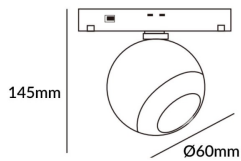

Luxball tracklight D60*145mm

Lavov tracklight from the family Luxball tracklight D60*145mm with a power of 10W and a beam angle of 15°. With a real lumen output of 1000lm and an efficiency of 100lm/W. Made in Die cast aluminium and finished in white color. DALI Brightness Dim 0.1~100%.

Item code	86.TL01.T313.01
Product type	Indoor
Category	Tracklights
Family	Magnetic Track
Subfamily	Luxball tracklight D60*145mm

Pictograms

Scheme

Product	
Real power (W)	10
Real luminous flux (Lm)	1000lm
Luminous efficiency (Lm/W)	100
Beam angle (°)	15°
Colour	white
Chip Brand	EPISTAR
Control gear included	YES
Control gear	DALI Brightness Dim 0.1~100%
Flicker Free	Yes
Average life time (h)	50000hrs L80 B10
Colour temperature (K)	3000
Colour consistency (SDCM)	SDCM<3
CRI	90