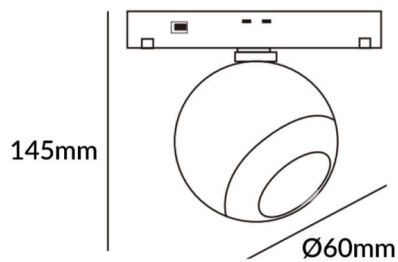

Luxball tracklight D60*145mm

Lavov tracklight from the family Luxball tracklight D60*145mm with a power of 10W and a beam angle of 15°. With a real lumen output of 1000lm and an efficiency of 100lm/W. Made in Die cast aluminium and finished in black color. DALI Brightness Dim 0.1~100%.

Scheme

Item code	86.TL01.T313.02
Product type	Indoor
Category	Tracklights
Family	Magnetic Track
Subfamily	Luxball tracklight D60*145mm
Pictograms	

Product	
Real power (W)	10
Real luminous flux (Lm)	1000lm
Luminous efficiency (Lm/W)	100
Beam angle (°)	15°
Colour	black
Chip Brand	EPISTAR
Control gear included	YES
Control gear	DALI Brightness Dim 0.1~100%
Flicker Free	Yes
Light source	LED
Type of LED	SMD
Average life time (h)	50000hrs L80 B10
Colour temperature (K)	3000
Colour consistency (SDCM)	SDCM3
CRI	90