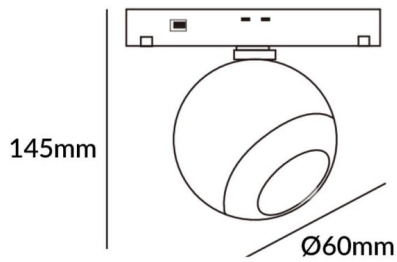

Luxball tracklight D60*145mm

Lavov tracklight from the family Luxball tracklight D60*145mm with a power of 10W and a beam angle of 15°. With a real lumen output of 1000lm and an efficiency of 100lm/W. Made in Die cast aluminium and finished in black color. DALI Brightness Dim 0.1~100%.

Scheme

Item code	86.TL01.T313.02
Product type	Indoor
Category	Tracklights
Family	Magnetic Track
Subfamily	Luxball tracklight D60*145mm
Pictograms	

Product	
Real power (W)	10
Real luminous flux (Lm)	1000lm
Luminous efficiency (Lm/W)	100
Beam angle (º)	15°
Colour	black
Chip Brand	EPISTAR
Control gear included	YES
Control gear	DALI Brightness Dim 0.1~100%
Flicker Free	Yes
Average life time (h)	50000hrs L80 B10
Colour temperature (K)	3000
Colour consistency (SDCM)	SDCM<3
CRI	90