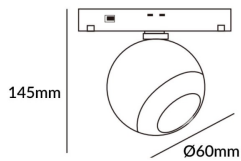

Luxball tracklight D60*145mm

Lavov tracklight from the family Luxball tracklight D60*145mm with a power of 10W and a beam angle of 15°. With a real lumen output of 1000lm and an efficiency of 100lm/W. Made in Die cast aluminium and finished in black color. DALI Brightness Dim 0.1~100%.

Item code	86.TL01.T313.02
Product type	Indoor
Category	Tracklights
Family	Magnetic Track
Subfamily	Luxball tracklight D60*145mm

Pictograms

Scheme

Product	
Real power (W)	10
Real luminous flux (Lm)	1000lm
Luminous efficiency (Lm/W)	100
Beam angle (°)	15°
Colour	black
Chip Brand	EPISTAR
Control gear included	YES
Control gear	DALI Brightness Dim 0.1~100%
Flicker Free	Yes
Average life time (h)	50000hrs L80 B10
Colour temperature (K)	3000
Colour consistency (SDCM)	SDCM<3
CRI	90