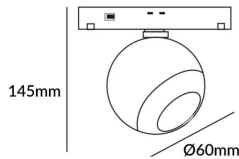

Luxball tracklight D60*145mm

Lavov tracklight from the family Luxball tracklight D60*145mm with a power of 10W and a beam angle of 15°. With a real lumen output of 1000lm and an efficiency of 100lm/W. Made in Die cast aluminium and finished in black color. DALI Brightness Dim 0.1~100%.

Item code	86.TL01.T313.02
Product type	Indoor
Category	Tracklights
Family	Magnetic Track
Subfamily	Luxball tracklight D60*145mm

Pictograms

Scheme

Product	
Real power (W)	10
Real luminous flux (Lm)	1000lm
Luminous efficiency (Lm/W)	100
Beam angle (°)	15°
Colour	black
Chip Brand	EPISTAR
Control gear included	YES
Control gear	DALI Brightness Dim 0.1~100%
Flicker Free	Yes
Average life time (h)	50000hrs L80 B10
Colour temperature (K)	3000
Colour consistency (SDCM)	SDCM<3
CRI	90