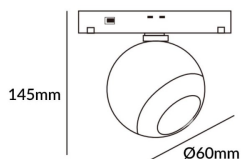

Luxball tracklight D60*145mm

Lavov tracklight from the family Luxball tracklight D60*145mm with a power of 10W and a beam angle of 24°. With a real lumen output of 1000lm and an efficiency of 100lm/W. Made in Die cast aluminium and finished in white color. DALI Tunable White Dim 0.1~100%.

Item code	86.TL01.T320.01
Product type	Indoor
Category	Tracklights
Family	Magnetic Track
Subfamily	Luxball tracklight D60*145mm

Pictograms

Scheme

Product	
Real power (W)	10
Real luminous flux (Lm)	1000lm
Luminous efficiency (Lm/W)	100
Beam angle (°)	24°
Colour	white
Chip Brand	EPISTAR
Control gear included	YES
Control gear	DALI Tunable White Dim 0.1~100%
Flicker Free	Yes
Average life time (h)	50000hrs L80 B10
Colour temperature (K)	3000
Colour consistency (SDCM)	SDCM<3
CRI	90