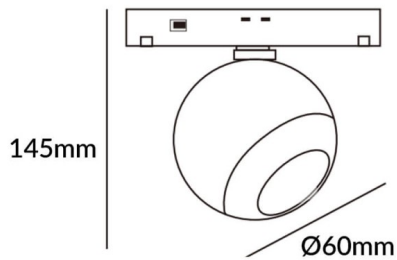

Luxball tracklight D60*145mm

Lavov tracklight from the family Luxball tracklight D60*145mm with a power of 10W and a beam angle of 24°. With a real lumen output of 1000lm and an efficiency of 100lm/W. Made in Die cast aluminium and finished in white color. DALI Tunable White Dim 0.1~100%.

Scheme

Item code	86.TL01.T320.01
Product type	Indoor
Category	Tracklights
Family	Magnetic Track
Subfamily	Luxball tracklight D60*145mm
Pictograms	

Product	
Real power (W)	10
Real luminous flux (Lm)	1000lm
Luminous efficiency (Lm/W)	100
Beam angle (°)	24°
Colour	white
Chip Brand	EPISTAR
Control gear included	YES
Control gear	DALI Tunable White Dim 0.1~100%
Flicker Free	Yes
Light source	LED
Type of LED	SMD
Average life time (h)	50000hrs L80 B10
Colour temperature (K)	3000
Colour consistency (SDCM)	SDCM3
CRI	90