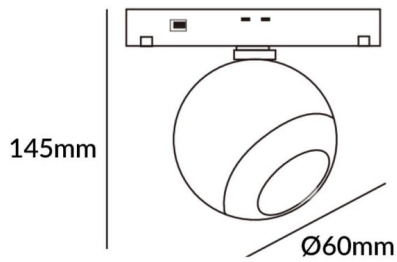

Luxball tracklight D60*145mm

Lavov tracklight from the family Luxball tracklight D60*145mm with a power of 10W and a beam angle of 24°. With a real lumen output of 1000lm and an efficiency of 100lm/W. Made in Die cast aluminium and finished in black color. DALI Tunable White Dim 0.1~100%.

Scheme

Item code	86.TL01.T320.02
Product type	Indoor
Category	Tracklights
Family	Magnetic Track
Subfamily	Luxball tracklight D60*145mm
Pictograms	

Product	
Real power (W)	10
Real luminous flux (Lm)	1000lm
Luminous efficiency (Lm/W)	100
Beam angle (&ordm;)	24°
Colour	black
Chip Brand	EPISTAR
Control gear included	YES
Control gear	DALI Tunable White Dim 0.1~100%
Flicker Free	Yes
Average life time (h)	50000hrs L80 B10
Colour temperature (K)	3000
Colour consistency (SDCM)	SDCM<3
CRI	90