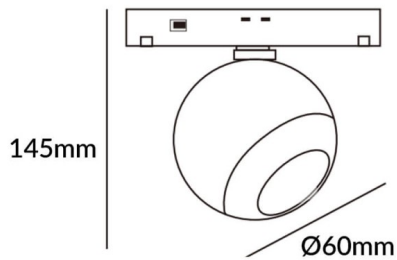

Luxball tracklight D60*145mm

Lavov tracklight from the family Luxball tracklight D60*145mm with a power of 10W and a beam angle of 24°. With a real lumen output of 1000lm and an efficiency of 100lm/W. Made in Die cast aluminium and finished in black color. DALI Tunable White Dim 0.1~100%.

Scheme

Item code	86.TL01.T320.02
Product type	Indoor
Category	Tracklights
Family	Magnetic Track
Subfamily	Luxball tracklight D60*145mm
Pictograms	

Product	
Real power (W)	10
Real luminous flux (Lm)	1000lm
Luminous efficiency (Lm/W)	100
Beam angle (°)	24°
Colour	black
Chip Brand	EPISTAR
Control gear included	YES
Control gear	DALI Tunable White Dim 0.1~100%
Flicker Free	Yes
Light source	LED
Type of LED	SMD
Average life time (h)	50000hrs L80 B10
Colour temperature (K)	3000
Colour consistency (SDCM)	SDCM3
CRI	90