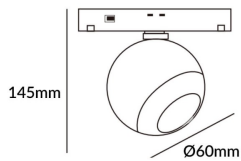

Luxball tracklight D60*145mm

Lavov tracklight from the family Luxball tracklight D60*145mm with a power of 10W and a beam angle of 24°. With a real lumen output of 1000lm and an efficiency of 100lm/W. Made in Die cast aluminium and finished in black color. DALI Tunable White Dim 0.1~100%.

Subfamily	Luxball tracklight D60*145mm
------------------	---

Pictograms	
-------------------	--

Scheme

Product

Real power (W)	10
-----------------------	-----------

Real luminous flux (Lm)	1000lm
--------------------------------	---------------