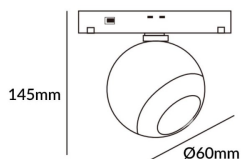

Luxball tracklight D60*145mm

Lavov tracklight from the family Luxball tracklight D60*145mm with a power of 10W and a beam angle of 24°. With a real lumen output of 1000lm and an efficiency of 100lm/W. Made in Die cast aluminium and finished in white color. ON-OFF, No-dim.

Item code	86.TL01.T321.01
Product type	Indoor
Category	Tracklights
Family	Magnetic Track
Subfamily	Luxball tracklight D60*145mm

Pictograms

Scheme

Product	
Real power (W)	10
Real luminous flux (Lm)	1000lm
Luminous efficiency (Lm/W)	100
Beam angle (°)	24°
Colour	white
Chip Brand	EPISTAR
Control gear included	YES
Control gear	ON-OFF, No-dim
Average life time (h)	50000hrs L80 B10
Colour temperature (K)	3000
Colour consistency (SDCM)	SDCM<3
CRI	90