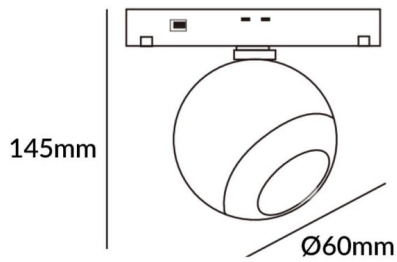

Luxball tracklight D60*145mm

Lavov tracklight from the family Luxball tracklight D60*145mm with a power of 10W and a beam angle of 24°. With a real lumen output of 1000lm and an efficiency of 100lm/W. Made in Die cast aluminium and finished in white color. ON-OFF, No-dim.

Scheme

Item code	86.TL01.T321.01
Product type	Indoor
Category	Tracklights
Family	Magnetic Track
Subfamily	Luxball tracklight D60*145mm
Pictograms	

Product	
Real power (W)	10
Real luminous flux (Lm)	1000lm
Luminous efficiency (Lm/W)	100
Beam angle (°)	24°
Colour	white
Chip Brand	EPISTAR
Control gear included	YES
Control gear	ON-OFF, No-dim
Light source	LED
Type of LED	SMD
Average life time (h)	50000hrs L80 B10
Colour temperature (K)	3000
Colour consistency (SDCM)	SDCM3
CRI	90