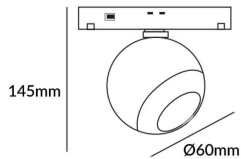

Luxball tracklight D60*145mm

Lavov tracklight from the family Luxball tracklight D60*145mm with a power of 10W and a beam angle of 24°. With a real lumen output of 1000lm and an efficiency of 100lm/W. Made in Die cast aluminium and finished in white color. ON-OFF, No-dim.

Item code	86.TL01.T321.01
Product type	Indoor
Category	Tracklights
Family	Magnetic Track
Subfamily	Luxball tracklight D60*145mm

Pictograms

Scheme

Product	
Real power (W)	10
Real luminous flux (Lm)	1000lm
Luminous efficiency (Lm/W)	100
Beam angle (°)	24°
Colour	white
Chip Brand	EPISTAR
Control gear included	YES
Control gear	ON-OFF, No-dim
Average life time (h)	50000hrs L80 B10
Colour temperature (K)	3000
Colour consistency (SDCM)	SDCM<3
CRI	90