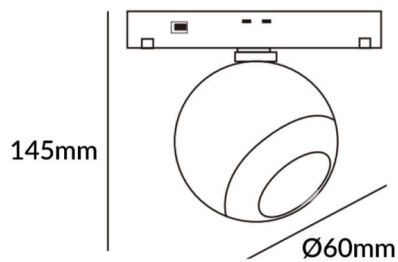

Luxball tracklight D60*145mm

Lavov tracklight from the family Luxball tracklight D60*145mm with a power of 10W and a beam angle of 24°. With a real lumen output of 1000lm and an efficiency of 100lm/W. Made in Die cast aluminium and finished in black color. ON-OFF, No-dim.

Scheme

Item code	86.TL01.T321.02
Product type	Indoor
Category	Tracklights
Family	Magnetic Track
Subfamily	Luxball tracklight D60*145mm
Pictograms	

Product	
Real power (W)	10
Real luminous flux (Lm)	1000lm
Luminous efficiency (Lm/W)	100
Beam angle (°)	24°
Colour	black
Chip Brand	EPISTAR
Control gear included	YES
Control gear	ON-OFF, No-dim
Light source	LED
Type of LED	SMD
Average life time (h)	50000hrs L80 B10
Colour temperature (K)	3000
Colour consistency (SDCM)	SDCM3
CRI	90