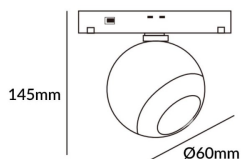

Luxball tracklight D60*145mm

Lavov tracklight from the family Luxball tracklight D60*145mm with a power of 10W and a beam angle of 24°. With a real lumen output of 1000lm and an efficiency of 100lm/W. Made in Die cast aluminium and finished in black color. ON-OFF, No-dim.

Item code	86.TL01.T321.02
Product type	Indoor
Category	Tracklights
Family	Magnetic Track
Subfamily	Luxball tracklight D60*145mm

Pictograms

Scheme

Product

Real power (W)	10
Real luminous flux (Lm)	1000lm
Luminous efficiency (Lm/W)	100
Beam angle (°)	24°
Colour	black
Chip Brand	EPISTAR
Control gear included	YES
Control gear	ON-OFF, No-dim
Average life time (h)	50000hrs L80 B10
Colour temperature (K)	3000
Colour consistency (SDCM)	SDCM<3
CRI	90