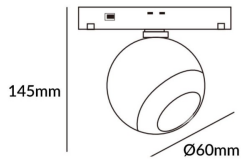

Luxball tracklight D60*145mm

Lavov tracklight from the family Luxball tracklight D60*145mm with a power of 10W and a beam angle of 24°. With a real lumen output of 1000lm and an efficiency of 100lm/W. Made in Die cast aluminium and finished in black color. ON-OFF, No-dim.

| | |
|---------------------|-------------------------------------|
| Item code | 86.TL01.T321.02 |
| Product type | Indoor |
| Category | Tracklights |
| Family | Magnetic Track |
| Subfamily | Luxball tracklight D60*145mm |

Pictograms

Scheme

| | |
|-----------------------------------|-------------------------|
| Product | |
| Real power (W) | 10 |
| Real luminous flux (Lm) | 1000lm |
| Luminous efficiency (Lm/W) | 100 |
| Beam angle (°) | 24° |
| Colour | black |
| Chip Brand | EPISTAR |
| Control gear included | YES |
| Control gear | ON-OFF, No-dim |
| Average life time (h) | 50000hrs L80 B10 |
| Colour temperature (K) | 3000 |
| Colour consistency (SDCM) | SDCM<3 |
| CRI | 90 |