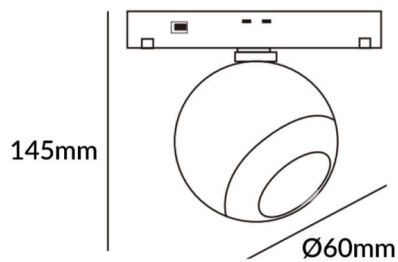

Luxball tracklight D60*145mm

Lavov tracklight from the family Luxball tracklight D60*145mm with a power of 10W and a beam angle of 24°. With a real lumen output of 1000lm and an efficiency of 100lm/W. Made in Die cast aluminium and finished in black color. ON-OFF, No-dim.

Scheme

Item code	86.TL01.T321.02
Product type	Indoor
Category	Tracklights
Family	Magnetic Track
Subfamily	Luxball tracklight D60*145mm
Pictograms	

Product	
Real power (W)	10
Real luminous flux (Lm)	1000lm
Luminous efficiency (Lm/W)	100
Beam angle (º)	24°
Colour	black
Chip Brand	EPISTAR
Control gear included	YES
Control gear	ON-OFF, No-dim
Average life time (h)	50000hrs L80 B10
Colour temperature (K)	3000
Colour consistency (SDCM)	SDCM<3
CRI	90