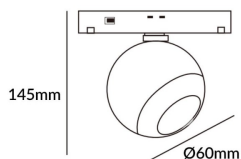

Scheme

Product

Real power (W)	10
Real luminous flux (Lm)	1000lm
Luminous efficiency (Lm/W)	100
Beam angle (°)	24°
Colour	black
Chip Brand	EPISTAR
Control gear included	YES
Control gear	DALI Brightness Dim 0.1~100%
Flicker Free	Yes
Average life time (h)	50000hrs L80 B10
Colour temperature (K)	3000
Colour consistency (SDCM)	SDCM<3
CRI	90