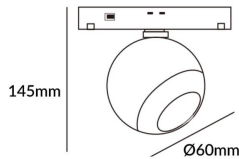

Luxball tracklight D60*145mm

Lavov tracklight from the family Luxball tracklight D60*145mm with a power of 10W and a beam angle of 24°. With a real lumen output of 1000lm and an efficiency of 100lm/W. Made in Die cast aluminium and finished in black color. DALI Brightness Dim 0.1~100%.

Item code	86.TL01.T323.02
Product type	Indoor
Category	Tracklights
Family	Magnetic Track
Subfamily	Luxball tracklight D60*145mm

Pictograms

Scheme

Product	
Real power (W)	10
Real luminous flux (Lm)	1000lm
Luminous efficiency (Lm/W)	100
Beam angle (°)	24°
Colour	black
Chip Brand	EPISTAR
Control gear included	YES
Control gear	DALI Brightness Dim 0.1~100%
Flicker Free	Yes
Average life time (h)	50000hrs L80 B10
Colour temperature (K)	3000
Colour consistency (SDCM)	SDCM<3
CRI	90