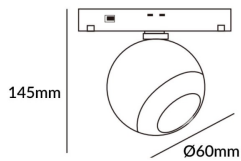

Luxball tracklight D60*145mm

Lavov tracklight from the family Luxball tracklight D60*145mm with a power of 10W and a beam angle of 36°. With a real lumen output of 1000lm and an efficiency of 100lm/W. Made in Die cast aluminium and finished in white color. DALI Tunable White Dim 0.1~100%.

Item code	86.TL01.T330.01
Product type	Indoor
Category	Tracklights
Family	Magnetic Track
Subfamily	Luxball tracklight D60*145mm

Pictograms

Scheme

Product

Real power (W)	10
Real luminous flux (Lm)	1000lm
Luminous efficiency (Lm/W)	100
Beam angle (°)	36°
Colour	white
Chip Brand	EPISTAR
Control gear included	YES
Control gear	DALI Tunable White Dim 0.1~100%
Flicker Free	Yes
Average life time (h)	50000hrs L80 B10
Colour temperature (K)	3000
Colour consistency (SDCM)	SDCM<3
CRI	90