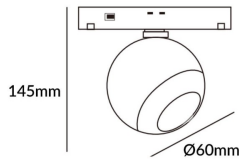

Luxball tracklight D60*145mm

Lavov tracklight from the family Luxball tracklight D60*145mm with a power of 10W and a beam angle of 36°. With a real lumen output of 1000lm and an efficiency of 100lm/W. Made in Die cast aluminium and finished in white color. DALI Tunable White Dim 0.1~100%.

Item code	86.TL01.T330.01
Product type	Indoor
Category	Tracklights
Family	Magnetic Track
Subfamily	Luxball tracklight D60*145mm

Pictograms

Scheme

Product	
Real power (W)	10
Real luminous flux (Lm)	1000lm
Luminous efficiency (Lm/W)	100
Beam angle (°)	36°
Colour	white
Chip Brand	EPISTAR
Control gear included	YES
Control gear	DALI Tunable White Dim 0.1~100%
Flicker Free	Yes
Average life time (h)	50000hrs L80 B10
Colour temperature (K)	3000
Colour consistency (SDCM)	SDCM<3
CRI	90