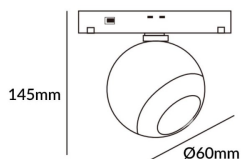

Luxball tracklight D60*145mm

Lavov tracklight from the family Luxball tracklight D60*145mm with a power of 10W and a beam angle of 36°. With a real lumen output of 1000lm and an efficiency of 100lm/W. Made in Die cast aluminium and finished in black color. DALI Tunable White Dim 0.1~100%.

Item code	86.TL01.T330.02
Product type	Indoor
Category	Tracklights
Family	Magnetic Track
Subfamily	Luxball tracklight D60*145mm

Pictograms

Scheme

Product

Real power (W)	10
Real luminous flux (Lm)	1000lm
Luminous efficiency (Lm/W)	100
Beam angle (°)	36°
Colour	black
Chip Brand	EPISTAR
Control gear included	YES
Control gear	DALI Tunable White Dim 0.1~100%
Flicker Free	Yes
Average life time (h)	50000hrs L80 B10
Colour temperature (K)	3000
Colour consistency (SDCM)	SDCM<3
CRI	90