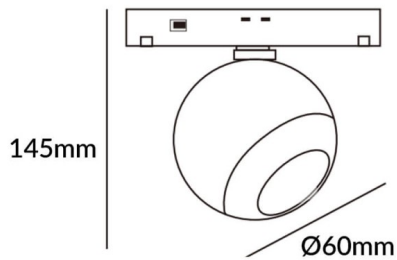

Luxball tracklight D60*145mm

Lavov tracklight from the family Luxball tracklight D60*145mm with a power of 10W and a beam angle of 36°. With a real lumen output of 1000lm and an efficiency of 100lm/W. Made in Die cast aluminium and finished in black color. DALI Tunable White Dim 0.1~100%.

Scheme

Item code	86.TL01.T330.02
Product type	Indoor
Category	Tracklights
Family	Magnetic Track
Subfamily	Luxball tracklight D60*145mm
Pictograms	

Product	
Real power (W)	10
Real luminous flux (Lm)	1000lm
Luminous efficiency (Lm/W)	100
Beam angle (&ordm;)	36°
Colour	black
Chip Brand	EPISTAR
Control gear included	YES
Control gear	DALI Tunable White Dim 0.1~100%
Flicker Free	Yes
Average life time (h)	50000hrs L80 B10
Colour temperature (K)	3000
Colour consistency (SDCM)	SDCM<3
CRI	90