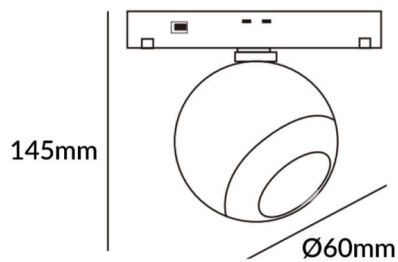

Luxball tracklight D60*145mm

Lavov tracklight from the family Luxball tracklight D60*145mm with a power of 10W and a beam angle of 36°. With a real lumen output of 1000lm and an efficiency of 100lm/W. Made in Die cast aluminium and finished in white color. ON-OFF, No-dim.

Scheme

Item code	86.TL01.T331.01
Product type	Indoor
Category	Tracklights
Family	Magnetic Track
Subfamily	Luxball tracklight D60*145mm
Pictograms	

Product	
Real power (W)	10
Real luminous flux (Lm)	1000lm
Luminous efficiency (Lm/W)	100
Beam angle (°)	36°
Colour	white
Chip Brand	EPISTAR
Control gear included	YES
Control gear	ON-OFF, No-dim
Light source	LED
Type of LED	SMD
Average life time (h)	50000hrs L80 B10
Colour temperature (K)	3000
Colour consistency (SDCM)	SDCM3
CRI	90