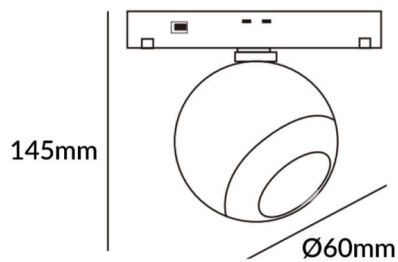

Luxball tracklight D60*145mm

Lavov tracklight from the family Luxball tracklight D60*145mm with a power of 10W and a beam angle of 36°. With a real lumen output of 1000lm and an efficiency of 100lm/W. Made in Die cast aluminium and finished in white color. ON-OFF, No-dim.

Scheme

Item code	86.TL01.T331.01
Product type	Indoor
Category	Tracklights
Family	Magnetic Track
Subfamily	Luxball tracklight D60*145mm
Pictograms	

Product	
Real power (W)	10
Real luminous flux (Lm)	1000lm
Luminous efficiency (Lm/W)	100
Beam angle (&ordm;)	36°
Colour	white
Chip Brand	EPISTAR
Control gear included	YES
Control gear	ON-OFF, No-dim
Average life time (h)	50000hrs L80 B10
Colour temperature (K)	3000
Colour consistency (SDCM)	SDCM<3
CRI	90