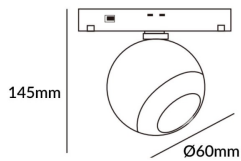

Luxball tracklight D60*145mm

Lavov tracklight from the family Luxball tracklight D60*145mm with a power of 10W and a beam angle of 36°. With a real lumen output of 1000lm and an efficiency of 100lm/W. Made in Die cast aluminium and finished in white color. ON-OFF, No-dim.

Item code	86.TL01.T331.01
Product type	Indoor
Category	Tracklights
Family	Magnetic Track
Subfamily	Luxball tracklight D60*145mm

Pictograms

Scheme

Product	
Real power (W)	10
Real luminous flux (Lm)	1000lm
Luminous efficiency (Lm/W)	100
Beam angle (°)	36°
Colour	white
Chip Brand	EPISTAR
Control gear included	YES
Control gear	ON-OFF, No-dim
Average life time (h)	50000hrs L80 B10
Colour temperature (K)	3000
Colour consistency (SDCM)	SDCM<3
CRI	90