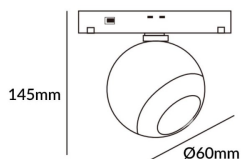

Luxball tracklight D60*145mm

Lavov tracklight from the family Luxball tracklight D60*145mm with a power of 10W and a beam angle of 36°. With a real lumen output of 1000lm and an efficiency of 100lm/W. Made in Die cast aluminium and finished in black color. ON-OFF, No-dim.

Item code	86.TL01.T331.02
Product type	Indoor
Category	Tracklights
Family	Magnetic Track
Subfamily	Luxball tracklight D60*145mm

Pictograms

Scheme

Product	
Real power (W)	10
Real luminous flux (Lm)	1000lm
Luminous efficiency (Lm/W)	100
Beam angle (°)	36°
Colour	black
Chip Brand	EPISTAR
Control gear included	YES
Control gear	ON-OFF, No-dim
Average life time (h)	50000hrs L80 B10
Colour temperature (K)	3000
Colour consistency (SDCM)	SDCM<3
CRI	90