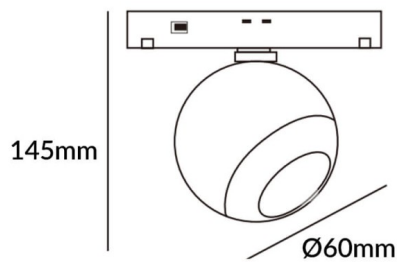

Luxball tracklight D60*145mm

Lavov tracklight from the family Luxball tracklight D60*145mm with a power of 10W and a beam angle of 36°. With a real lumen output of 1000lm and an efficiency of 100lm/W. Made in Die cast aluminium and finished in black color. ON-OFF, No-dim.

Item code	86.TL01.T331.02
Product type	Indoor
Category	Tracklights
Family	Magnetic Track
Subfamily	Luxball tracklight D60*145mm
Pictograms	

Scheme

Product	
Real power (W)	10
Real luminous flux (Lm)	1000lm
Luminous efficiency (Lm/W)	100
Beam angle (&ordm;)	36°
Colour	black
Chip Brand	EPISTAR
Control gear included	YES
Control gear	ON-OFF, No-dim
Average life time (h)	50000hrs L80 B10
Colour temperature (K)	3000
Colour consistency (SDCM)	SDCM<3
CRI	90