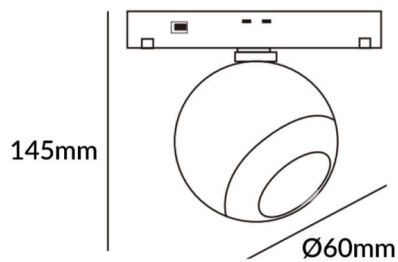

Luxball tracklight D60*145mm

Lavov tracklight from the family Luxball tracklight D60*145mm with a power of 10W and a beam angle of 36°. With a real lumen output of 1000lm and an efficiency of 100lm/W. Made in Die cast aluminium and finished in black color. ON-OFF, No-dim.

Scheme

Item code	86.TL01.T331.02
Product type	Indoor
Category	Tracklights
Family	Magnetic Track
Subfamily	Luxball tracklight D60*145mm
Pictograms	

Product	
Real power (W)	10
Real luminous flux (Lm)	1000lm
Luminous efficiency (Lm/W)	100
Beam angle (°)	36°
Colour	black
Chip Brand	EPISTAR
Control gear included	YES
Control gear	ON-OFF, No-dim
Light source	LED
Type of LED	SMD
Average life time (h)	50000hrs L80 B10
Colour temperature (K)	3000
Colour consistency (SDCM)	SDCM3
CRI	90