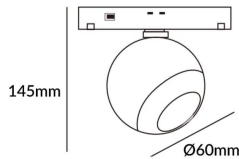

Luxball tracklight D60*145mm

Lavov tracklight from the family Luxball tracklight D60*145mm with a power of 10W and a beam angle of 36°. With a real lumen output of 1000lm and an efficiency of 100lm/W. Made in Die cast aluminium and finished in white color. DALI Brightness Dim 0.1~100%.

Subfamily	Luxball tracklight D60*145mm
------------------	---

Pictograms

Scheme

Product

Real power (W)	10
-----------------------	-----------

Real luminous flux (Lm)	1000lm
--------------------------------	---------------