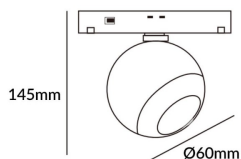

Luxball tracklight D60*145mm

Lavov tracklight from the family Luxball tracklight D60*145mm with a power of 10W and a beam angle of 36°. With a real lumen output of 1000lm and an efficiency of 100lm/W. Made in Die cast aluminium and finished in white color. DALI Brightness Dim 0.1~100%.

Item code	86.TL01.T333.01
Product type	Indoor
Category	Tracklights
Family	Magnetic Track
Subfamily	Luxball tracklight D60*145mm

Pictograms

Scheme

Product

Real power (W)	10
Real luminous flux (Lm)	1000lm
Luminous efficiency (Lm/W)	100
Beam angle (°)	36°
Colour	white
Chip Brand	EPISTAR
Control gear included	YES
Control gear	DALI Brightness Dim 0.1~100%
Flicker Free	Yes
Average life time (h)	50000hrs L80 B10
Colour temperature (K)	3000
Colour consistency (SDCM)	SDCM<3
CRI	90