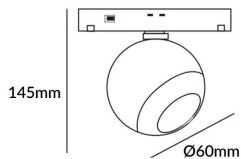

Luxball tracklight D60*145mm

Lavov tracklight from the family Luxball tracklight D60*145mm with a power of 10W and a beam angle of 36°. With a real lumen output of 1000lm and an efficiency of 100lm/W. Made in Die cast aluminium and finished in white color. DALI Brightness Dim 0.1~100%.

Subfamily	Luxball tracklight D60*145mm
------------------	---

Pictograms	
-------------------	--

Scheme

Product

Real power (W)	10
-----------------------	-----------

Real luminous flux (Lm)	1000lm
--------------------------------	---------------