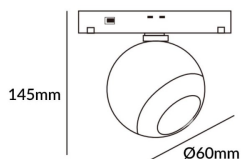

Luxball tracklight D60*145mm

Lavov tracklight from the family Luxball tracklight D60*145mm with a power of 10W and a beam angle of 36°. With a real lumen output of 1000lm and an efficiency of 100lm/W. Made in Die cast aluminium and finished in black color. DALI Brightness Dim 0.1~100%.

Item code	86.TL01.T333.02
Product type	Indoor
Category	Tracklights
Family	Magnetic Track
Subfamily	Luxball tracklight D60*145mm

Pictograms

Scheme

Product

Real power (W)	10
Real luminous flux (Lm)	1000lm
Luminous efficiency (Lm/W)	100
Beam angle (°)	36°
Colour	black
Chip Brand	EPISTAR
Control gear included	YES
Control gear	DALI Brightness Dim 0.1~100%
Flicker Free	Yes
Average life time (h)	50000hrs L80 B10
Colour temperature (K)	3000
Colour consistency (SDCM)	SDCM<3
CRI	90