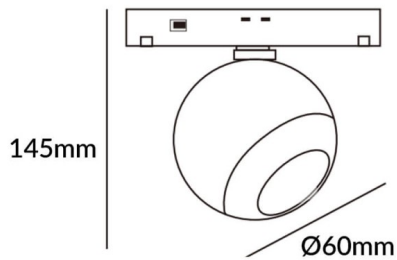

Luxball tracklight D60*145mm

Lavov tracklight from the family Luxball tracklight D60*145mm with a power of 10W and a beam angle of 36°. With a real lumen output of 1000lm and an efficiency of 100lm/W. Made in Die cast aluminium and finished in black color. DALI Brightness Dim 0.1~100%.

Scheme

Item code	86.TL01.T333.02
Product type	Indoor
Category	Tracklights
Family	Magnetic Track
Subfamily	Luxball tracklight D60*145mm
Pictograms	

Product	
Real power (W)	10
Real luminous flux (Lm)	1000lm
Luminous efficiency (Lm/W)	100
Beam angle (°)	36°
Colour	black
Chip Brand	EPISTAR
Control gear included	YES
Control gear	DALI Brightness Dim 0.1~100%
Flicker Free	Yes
Light source	LED
Type of LED	SMD
Average life time (h)	50000hrs L80 B10
Colour temperature (K)	3000
Colour consistency (SDCM)	SDCM3
CRI	90