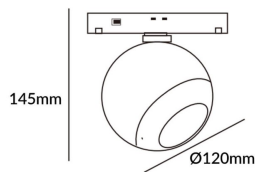

Luxball tracklight D120*145mm

Lavov tracklight from the family Luxball tracklight D120*145mm with a power of 20W and a beam angle of 15°. With a real lumen output of 2000lm and an efficiency of 100lm/W. Made in Die cast aluminium and finished in white color. DALI Tunable White Dim 0.1~100%.

Subfamily	Luxball tracklight D120*145mm
------------------	--

Pictograms	
-------------------	--

Scheme

Product

Real power (W)	20
-----------------------	-----------

Real luminous flux (Lm)	2000lm
--------------------------------	---------------