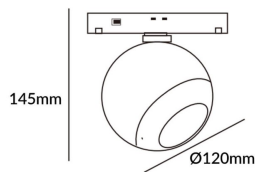

Luxball tracklight D120*145mm

Lavov tracklight from the family Luxball tracklight D120*145mm with a power of 20W and a beam angle of 15°. With a real lumen output of 2000lm and an efficiency of 100lm/W. Made in Die cast aluminium and finished in white color. DALI Tunable White Dim 0.1~100%.

Subfamily	Luxball tracklight D120*145mm
------------------	------------------------------------------

Pictograms	
-------------------	--

Scheme

Product

Real power (W)	20
-----------------------	-----------