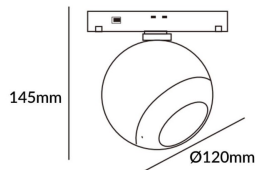

Luxball tracklight D120*145mm

Lavov tracklight from the family Luxball tracklight D120*145mm with a power of 20W and a beam angle of 15°. With a real lumen output of 2000lm and an efficiency of 100lm/W. Made in Die cast aluminium and finished in white color. DALI Tunable White Dim 0.1~100%.

Subfamily	Luxball tracklight D120*145mm
------------------	--

Pictograms

Scheme

Product

Real power (W)	20
-----------------------	-----------

Real luminous flux (Lm)	2000lm
--------------------------------	---------------