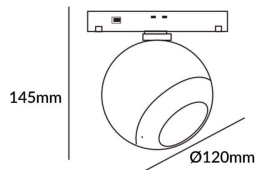

Luxball tracklight D120*145mm

Lavov tracklight from the family Luxball tracklight D120*145mm with a power of 20W and a beam angle of 15°. With a real lumen output of 2000lm and an efficiency of 100lm/W. Made in Die cast aluminium and finished in black color. DALI Tunable White Dim 0.1~100%.

Item code	86.TL01.X310.02
Product type	Indoor
Category	Tracklights
Family	Magnetic Track
Subfamily	Luxball tracklight D120*145mm

Pictograms

Scheme

Product	
Real power (W)	20
Real luminous flux (Lm)	2000lm
Luminous efficiency (Lm/W)	100
Beam angle (°)	15°
Colour	black
Chip Brand	EPISTAR
Control gear included	YES
Control gear	DALI Tunable White Dim 0.1~100%
Flicker Free	Yes
Average life time (h)	50000hrs L80 B10
Colour temperature (K)	3000
Colour consistency (SDCM)	SDCM<3
CRI	90