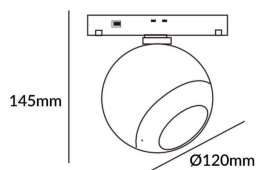

Luxball tracklight D120*145mm

Lavov tracklight from the family Luxball tracklight D120*145mm with a power of 20W and a beam angle of 15°. With a real lumen output of 2000lm and an efficiency of 100lm/W. Made in Die cast aluminium and finished in white color. ON-OFF, No-dim.

Item code	86.TL01.X311.01
Product type	Indoor
Category	Tracklights
Family	Magnetic Track
Subfamily	Luxball tracklight D120*145mm

Pictograms

Scheme

Product	
Real power (W)	20
Real luminous flux (Lm)	2000lm
Luminous efficiency (Lm/W)	100
Beam angle (°)	15°
Colour	white
Chip Brand	EPISTAR
Control gear included	YES
Control gear	ON-OFF, No-dim
Average life time (h)	50000hrs L80 B10
Colour temperature (K)	3000
Colour consistency (SDCM)	SDCM<3
CRI	90