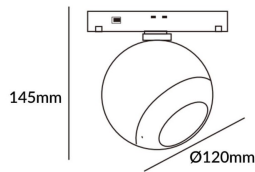

Luxball tracklight D120*145mm

Lavov tracklight from the family Luxball tracklight D120*145mm with a power of 20W and a beam angle of 15°. With a real lumen output of 2000lm and an efficiency of 100lm/W. Made in Die cast aluminium and finished in white color. ON-OFF, No-dim.

Item code	86.TL01.X311.01
Product type	Indoor
Category	Tracklights
Family	Magnetic Track
Subfamily	Luxball tracklight D120*145mm

Pictograms

Scheme

Product	
Real power (W)	20
Real luminous flux (Lm)	2000lm
Luminous efficiency (Lm/W)	100
Beam angle (°)	15°
Colour	white
Chip Brand	EPISTAR
Control gear included	YES
Control gear	ON-OFF, No-dim
Average life time (h)	50000hrs L80 B10
Colour temperature (K)	3000
Colour consistency (SDCM)	SDCM<3
CRI	90