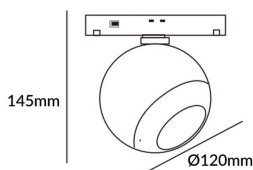

Luxball tracklight D120*145mm

Lavov tracklight from the family Luxball tracklight D120*145mm with a power of 20W and a beam angle of 15°. With a real lumen output of 2000lm and an efficiency of 100lm/W. Made in Die cast aluminium and finished in black color. ON-OFF, No-dim.

Item code	86.TL01.X311.02
Product type	Indoor
Category	Tracklights
Family	Magnetic Track
Subfamily	Luxball tracklight D120*145mm

Pictograms

Scheme

Product

Real power (W)	20
Real luminous flux (Lm)	2000lm
Luminous efficiency (Lm/W)	100
Beam angle (°)	15°
Colour	black
Chip Brand	EPISTAR
Control gear included	YES
Control gear	ON-OFF, No-dim
Average life time (h)	50000hrs L80 B10
Colour temperature (K)	3000
Colour consistency (SDCM)	SDCM<3
CRI	90