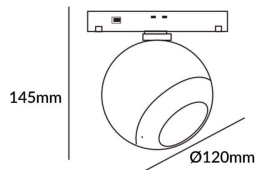

Luxball tracklight D120*145mm

Lavov tracklight from the family Luxball tracklight D120*145mm with a power of 20W and a beam angle of 15°. With a real lumen output of 2000lm and an efficiency of 100lm/W. Made in Die cast aluminium and finished in black color. DALI Brightness Dim 0.1~100%.

Item code	86.TL01.X313.02
Product type	Indoor
Category	Tracklights
Family	Magnetic Track
Subfamily	Luxball tracklight D120*145mm

Pictograms

Scheme

Product

Real power (W)	20
Real luminous flux (Lm)	2000lm
Luminous efficiency (Lm/W)	100
Beam angle (°)	15°
Colour	black
Chip Brand	EPISTAR
Control gear included	YES
Control gear	DALI Brightness Dim 0.1~100%
Flicker Free	Yes
Average life time (h)	50000hrs L80 B10
Colour temperature (K)	3000
Colour consistency (SDCM)	SDCM<3
CRI	90