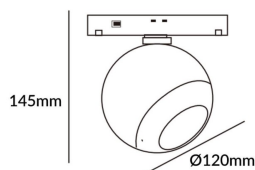

Luxball tracklight D120*145mm

Lavov tracklight from the family Luxball tracklight D120*145mm with a power of 20W and a beam angle of 24°. With a real lumen output of 2000lm and an efficiency of 100lm/W. Made in Die cast aluminium and finished in white color. DALI Tunable White Dim 0.1~100%.

Item code	86.TL01.X320.01
Product type	Indoor
Category	Tracklights
Family	Magnetic Track
Subfamily	Luxball tracklight D120*145mm

Pictograms

Scheme

Product

Real power (W)	20
Real luminous flux (Lm)	2000lm
Luminous efficiency (Lm/W)	100
Beam angle (°)	24°
Colour	white
Chip Brand	EPISTAR
Control gear included	YES
Control gear	DALI Tunable White Dim 0.1~100%
Flicker Free	Yes
Average life time (h)	50000hrs L80 B10
Colour temperature (K)	3000
Colour consistency (SDCM)	SDCM<3
CRI	90