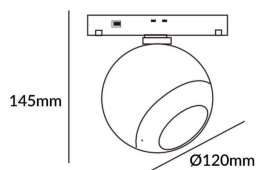

Luxball tracklight D120*145mm

Lavov tracklight from the family Luxball tracklight D120*145mm with a power of 20W and a beam angle of 24°. With a real lumen output of 2000lm and an efficiency of 100lm/W. Made in Die cast aluminium and finished in white color. DALI Tunable White Dim 0.1~100%.

Item code	86.TL01.X320.01
Product type	Indoor
Category	Tracklights
Family	Magnetic Track
Subfamily	Luxball tracklight D120*145mm

Pictograms

Scheme

Product

Real power (W)	20
Real luminous flux (Lm)	2000lm
Luminous efficiency (Lm/W)	100
Beam angle (°)	24°
Colour	white
Chip Brand	EPISTAR
Control gear included	YES
Control gear	DALI Tunable White Dim 0.1~100%
Flicker Free	Yes
Average life time (h)	50000hrs L80 B10
Colour temperature (K)	3000
Colour consistency (SDCM)	SDCM<3
CRI	90