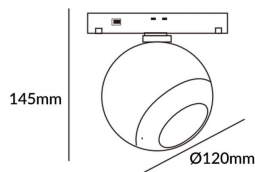

Luxball tracklight D120*145mm

Lavov tracklight from the family Luxball tracklight D120*145mm with a power of 20W and a beam angle of 24°. With a real lumen output of 2000lm and an efficiency of 100lm/W. Made in Die cast aluminium and finished in black color. DALI Tunable White Dim 0.1~100%.

Subfamily	Luxball tracklight D120*145mm
------------------	------------------------------------------

Pictograms	
-------------------	--

Scheme

Product

Real power (W)	20
-----------------------	-----------