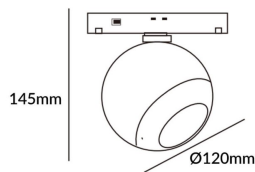

Luxball tracklight D120*145mm

Lavov tracklight from the family Luxball tracklight D120*145mm with a power of 20W and a beam angle of 24°. With a real lumen output of 2000lm and an efficiency of 100lm/W. Made in Die cast aluminium and finished in white color. ON-OFF, No-dim.

Item code	86.TL01.X321.01
Product type	Indoor
Category	Tracklights
Family	Magnetic Track
Subfamily	Luxball tracklight D120*145mm

Pictograms

Scheme

Product	
Real power (W)	20
Real luminous flux (Lm)	2000lm
Luminous efficiency (Lm/W)	100
Beam angle (°)	24°
Colour	white
Chip Brand	EPISTAR
Control gear included	YES
Control gear	ON-OFF, No-dim
Average life time (h)	50000hrs L80 B10
Colour temperature (K)	3000
Colour consistency (SDCM)	SDCM<3
CRI	90