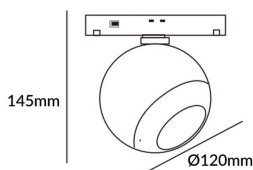

Luxball tracklight D120*145mm

Lavov tracklight from the family Luxball tracklight D120*145mm with a power of 20W and a beam angle of 24°. With a real lumen output of 2000lm and an efficiency of 100lm/W. Made in Die cast aluminium and finished in white color. ON-OFF, No-dim.

Item code	86.TL01.X321.01
Product type	Indoor
Category	Tracklights
Family	Magnetic Track
Subfamily	Luxball tracklight D120*145mm

Pictograms

Scheme

Product

Real power (W)	20
Real luminous flux (Lm)	2000lm
Luminous efficiency (Lm/W)	100
Beam angle (°)	24°
Colour	white
Chip Brand	EPISTAR
Control gear included	YES
Control gear	ON-OFF, No-dim
Average life time (h)	50000hrs L80 B10
Colour temperature (K)	3000
Colour consistency (SDCM)	SDCM<3
CRI	90