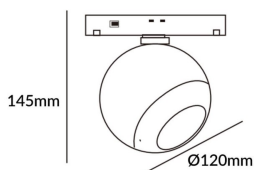

Luxball tracklight D120*145mm

Lavov tracklight from the family Luxball tracklight D120*145mm with a power of 20W and a beam angle of 24°. With a real lumen output of 2000lm and an efficiency of 100lm/W. Made in Die cast aluminium and finished in black color. ON-OFF, No-dim.

Item code	86.TL01.X321.02
Product type	Indoor
Category	Tracklights
Family	Magnetic Track
Subfamily	Luxball tracklight D120*145mm

Pictograms

Scheme

Product	
Real power (W)	20
Real luminous flux (Lm)	2000lm
Luminous efficiency (Lm/W)	100
Beam angle (°)	24°
Colour	black
Chip Brand	EPISTAR
Control gear included	YES
Control gear	ON-OFF, No-dim
Average life time (h)	50000hrs L80 B10
Colour temperature (K)	3000
Colour consistency (SDCM)	SDCM<3
CRI	90