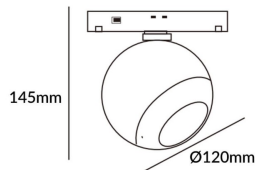

Luxball tracklight D120*145mm

Lavov tracklight from the family Luxball tracklight D120*145mm with a power of 20W and a beam angle of 24°. With a real lumen output of 2000lm and an efficiency of 100lm/W. Made in Die cast aluminium and finished in black color. ON-OFF, No-dim.

Item code	86.TL01.X321.02
Product type	Indoor
Category	Tracklights
Family	Magnetic Track
Subfamily	Luxball tracklight D120*145mm

Pictograms

Scheme

Product	
Real power (W)	20
Real luminous flux (Lm)	2000lm
Luminous efficiency (Lm/W)	100
Beam angle (°)	24°
Colour	black
Chip Brand	EPISTAR
Control gear included	YES
Control gear	ON-OFF, No-dim
Average life time (h)	50000hrs L80 B10
Colour temperature (K)	3000
Colour consistency (SDCM)	SDCM<3
CRI	90