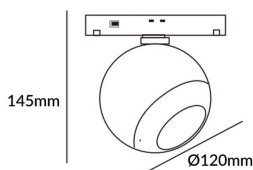

Luxball tracklight D120*145mm

Lavov tracklight from the family Luxball tracklight D120*145mm with a power of 20W and a beam angle of 36°. With a real lumen output of 2000lm and an efficiency of 100lm/W. Made in Die cast aluminium and finished in black color. DALI Tunable White Dim 0.1~100%.

Item code	86.TL01.X330.02
Product type	Indoor
Category	Tracklights
Family	Magnetic Track
Subfamily	Luxball tracklight D120*145mm

Pictograms

Scheme

Product	
Real power (W)	20
Real luminous flux (Lm)	2000lm
Luminous efficiency (Lm/W)	100
Beam angle (°)	36°
Colour	black
Chip Brand	EPISTAR
Control gear included	YES
Control gear	DALI Tunable White Dim 0.1~100%
Flicker Free	Yes
Average life time (h)	50000hrs L80 B10
Colour temperature (K)	3000
Colour consistency (SDCM)	SDCM<3
CRI	90