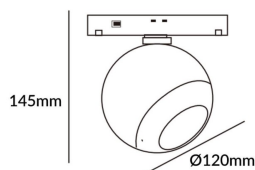

Luxball tracklight D120*145mm

Lavov tracklight from the family Luxball tracklight D120*145mm with a power of 20W and a beam angle of 36°. With a real lumen output of 2000lm and an efficiency of 100lm/W. Made in Die cast aluminium and finished in white color. ON-OFF, No-dim.

Item code	86.TL01.X331.01
Product type	Indoor
Category	Tracklights
Family	Magnetic Track
Subfamily	Luxball tracklight D120*145mm

Pictograms

Scheme

Product	
Real power (W)	20
Real luminous flux (Lm)	2000lm
Luminous efficiency (Lm/W)	100
Beam angle (°)	36°
Colour	white
Chip Brand	EPISTAR
Control gear included	YES
Control gear	ON-OFF, No-dim
Average life time (h)	50000hrs L80 B10
Colour temperature (K)	3000
Colour consistency (SDCM)	SDCM<3
CRI	90