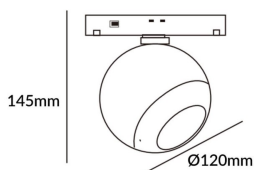

Luxball tracklight D120*145mm

Lavov tracklight from the family Luxball tracklight D120*145mm with a power of 20W and a beam angle of 36°. With a real lumen output of 2000lm and an efficiency of 100lm/W. Made in Die cast aluminium and finished in white color. ON-OFF, No-dim.

Item code	86.TL01.X331.01
Product type	Indoor
Category	Tracklights
Family	Magnetic Track
Subfamily	Luxball tracklight D120*145mm

Pictograms

Scheme

Product	
Real power (W)	20
Real luminous flux (Lm)	2000lm
Luminous efficiency (Lm/W)	100
Beam angle (°)	36°
Colour	white
Chip Brand	EPISTAR
Control gear included	YES
Control gear	ON-OFF, No-dim
Average life time (h)	50000hrs L80 B10
Colour temperature (K)	3000
Colour consistency (SDCM)	SDCM<3
CRI	90