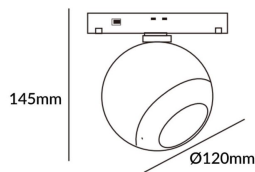

Luxball tracklight D120*145mm

Lavov tracklight from the family Luxball tracklight D120*145mm with a power of 20W and a beam angle of 36°. With a real lumen output of 2000lm and an efficiency of 100lm/W. Made in Die cast aluminium and finished in black color. ON-OFF, No-dim.

Item code	86.TL01.X331.02
Product type	Indoor
Category	Tracklights
Family	Magnetic Track
Subfamily	Luxball tracklight D120*145mm

Pictograms

Scheme

Product	
Real power (W)	20
Real luminous flux (Lm)	2000lm
Luminous efficiency (Lm/W)	100
Beam angle (°)	36°
Colour	black
Chip Brand	EPISTAR
Control gear included	YES
Control gear	ON-OFF, No-dim
Average life time (h)	50000hrs L80 B10
Colour temperature (K)	3000
Colour consistency (SDCM)	SDCM<3
CRI	90