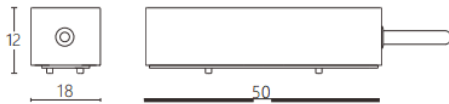

Cabinet Accessories

Lavov accessory from the family Cabinet Accessories. End feed connector for track 1 with cable . Needs an external driver.

Finished in matt white colour.

Item code	86.TL03.0001.01
Product type	Indoor
Category	Tracklights
Family	CABINET
Subfamily	Cabinet Accessories
Pictograms	

Dimensions

Product dimensions (mm) **L50*W18*H12mm**

Scheme

Product	
Colour	matt white