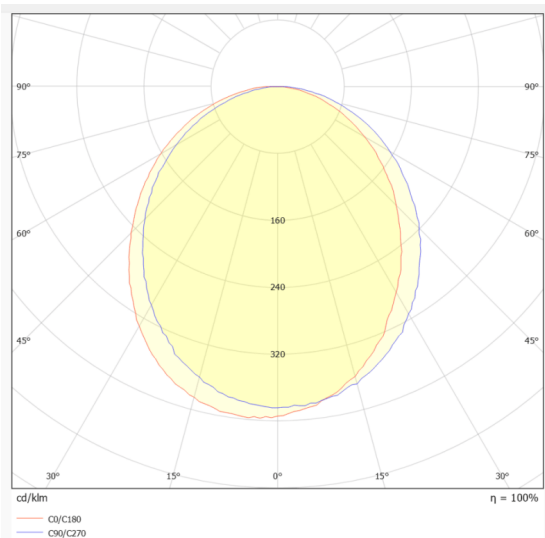

Linear diffuser tracklight

Lavov tracklight from the family CABINET type Linear diffuser tracklight with a power of 8W and a 100° beam angle. Finished in white colour. With a total lumen output of 800lm and a luminous efficiency of 100lm/W. CCT 2700K. Driver ON-OFF, No-dim. Made in Aluminium body and PC diffuser.

Dimensions

Product dimensions (mm) **L255*W18*H12mm**

Scheme

Photometry

Item code	86.TL21.1201.01
Product type	Indoor
Category	Tracklights
Family	CABINET
Subfamily	Linear diffuser tracklight
Pictograms	

Product

Real power (W)	8
Real luminous flux (Lm)	800
Luminous efficiency (Lm/W)	100
Beam angle (°)	100°
Colour	white
Control gear included	YES
Control gear	ON-OFF, No-dim
Flicker Free	Yes
Light source	LED
Type of LED	SMD
Average life time (h)	50000hrs L80 B10
Colour temperature (K)	2700
Colour consistency (SDCM)	SDCM3
CRI	90