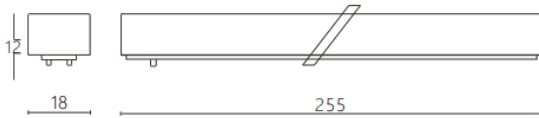

Linear diffuser tracklight

Lavov tracklight from the family CABINET type Linear diffuser tracklight with a power of 8W and a 100° beam angle. Finished in white colour. With a total lumen output of 800lm and a luminous efficiency of 100lm/W. CCT 2700K. Driver ON-OFF, No-dim. Made in Aluminium body and PC diffuser.

Dimensions

Product dimensions (mm) **L255*W18*H12mm**

Scheme

Photometry

Item code	86.TL21.1201.01
Product type	Indoor
Category	Tracklights
Family	CABINET
Subfamily	Linear diffuser tracklight
Pictograms	

Product	
Real power (W)	8
Real luminous flux (Lm)	800
Luminous efficiency (Lm/W)	100
Beam angle (º)	100°
Colour	white
Control gear included	YES
Control gear	ON-OFF, No-dim
Flicker Free	Yes
Light source	LED
Type of LED	SMD
Average life time (h)	50000hrs L80 B10
Colour temperature (K)	2700
Colour consistency (SDCM)	SDCM<3
CRI	90