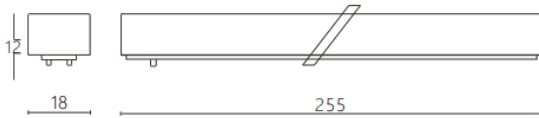

Linear diffuser tracklight

Lavov tracklight from the family CABINET type Linear diffuser tracklight with a power of 8W and a 100° beam angle. Finished in white colour. With a total lumen output of 800lm and a luminous efficiency of 100lm/W. CCT 2700K. Driver ON-OFF, No-dim. Made in Aluminium body and PC diffuser.

Dimensions

Product dimensions (mm) **L255*W18*H12mm**

Scheme

Photometry

Item code	86.TL21.1201.01
Product type	Indoor
Category	Tracklights
Family	CABINET
Subfamily	Linear diffuser tracklight
Pictograms	

Product

Real power (W)	8
Real luminous flux (Lm)	800
Luminous efficiency (Lm/W)	100
Beam angle (°)	100°
Colour	white
Control gear included	YES
Control gear	ON-OFF, No-dim
Flicker Free	Yes
Light source	LED
Type of LED	SMD
Average life time (h)	50000hrs L80 B10
Colour temperature (K)	2700
Colour consistency (SDCM)	SDCM3
CRI	90