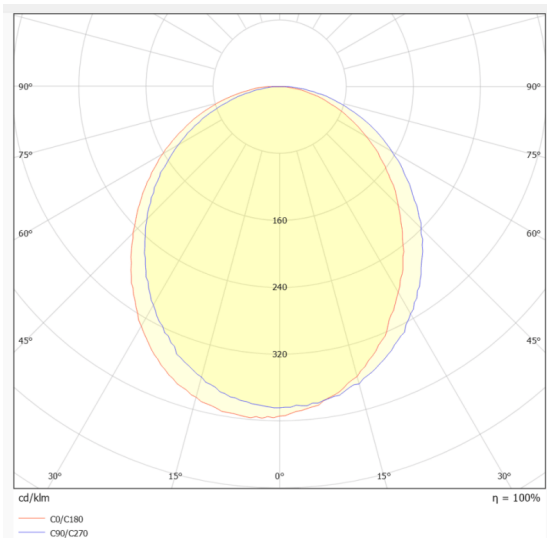

Linear diffuser tracklight

Lavov tracklight from the family CABINET type Linear diffuser tracklight with a power of 8W and a 100° beam angle. Finished in white colour. With a total lumen output of 800lm and a luminous efficiency of 100lm/W. CCT 2700K. Driver ON-OFF, No-dim. Made in Aluminium body and PC diffuser.

Dimensions

Product dimensions (mm) **L255*W18*H12mm**

Scheme

Photometry

Item code	86.TL21.1201.01
Product type	Indoor
Category	Tracklights
Family	CABINET
Subfamily	Linear diffuser tracklight
Pictograms	

Product	
Real power (W)	8
Real luminous flux (Lm)	800
Luminous efficiency (Lm/W)	100
Beam angle (º)	100°
Colour	white
Control gear included	YES
Control gear	ON-OFF, No-dim
Flicker Free	Yes
Light source	LED
Type of LED	SMD
Average life time (h)	50000hrs L80 B10
Colour temperature (K)	2700
Colour consistency (SDCM)	SDCM<3
CRI	90